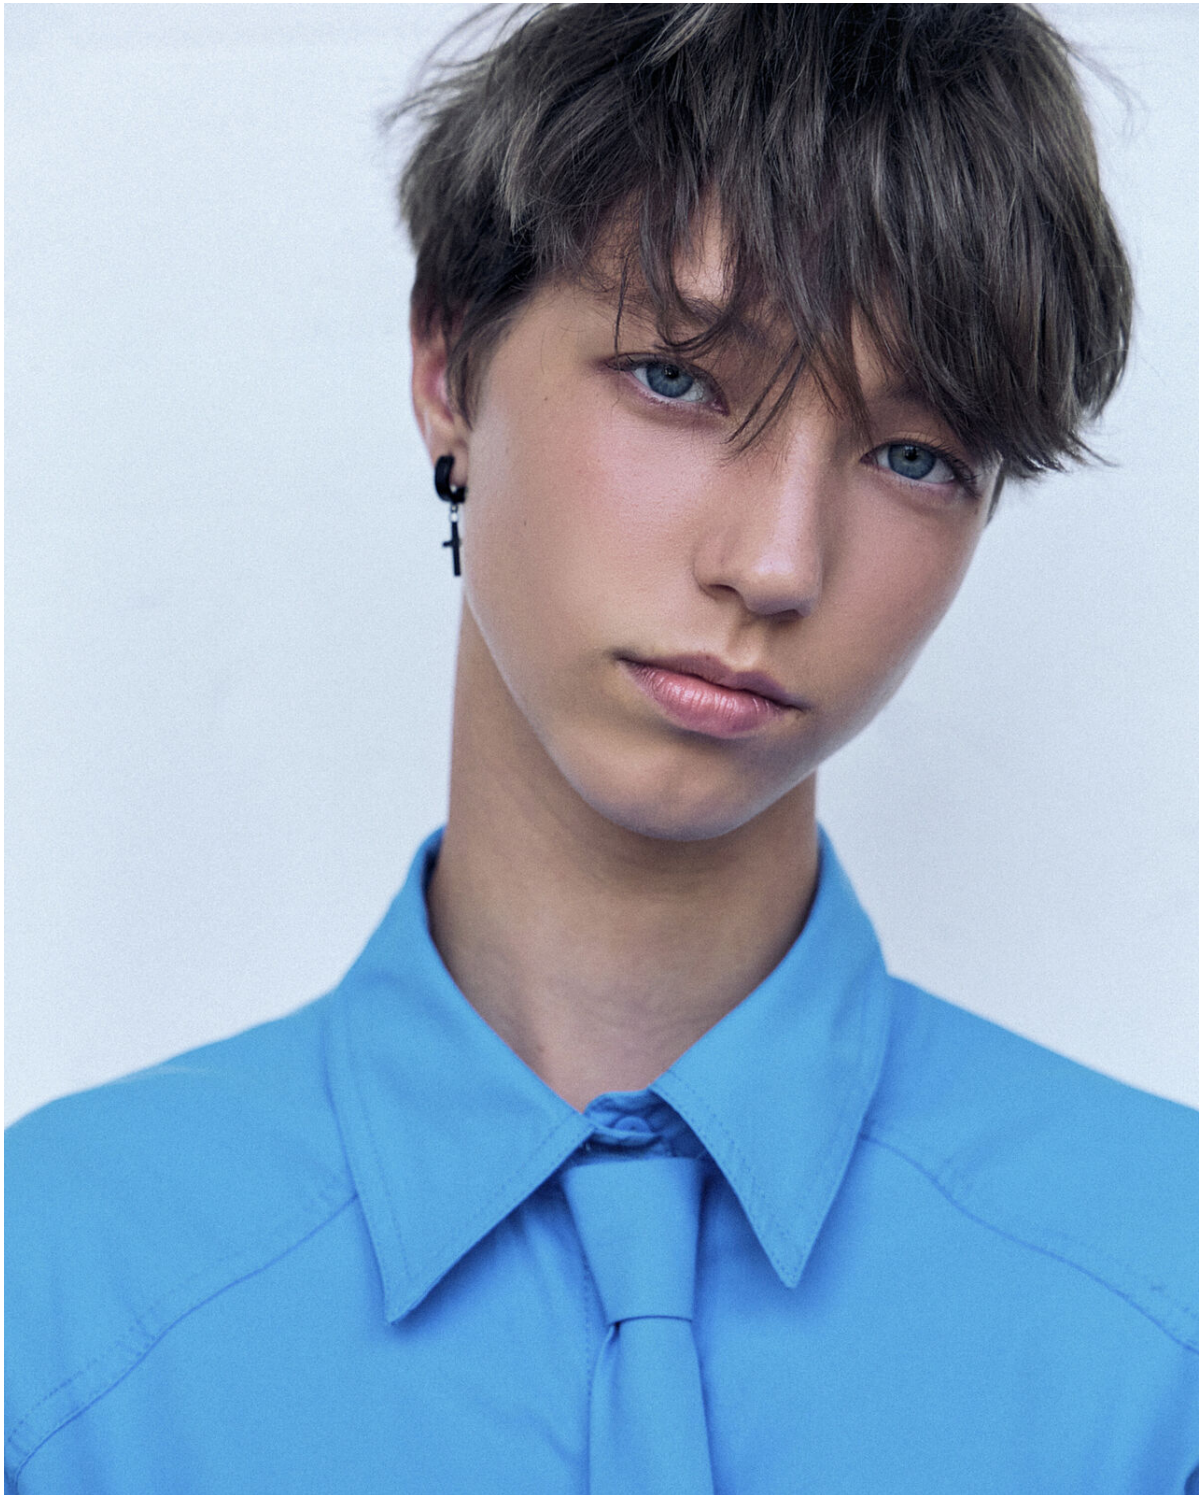

# Ulya

[inomgmt.com/profile/ulya/](http://inomgmt.com/profile/ulya/)

HEIGHT	176	BUST	85	WAIST	62	HIPS	88	SHOES	EU	HAIR	LIGHT BROWN
	5' 9½"		33½"		24½"		34½"		US		

INO  
MODELS