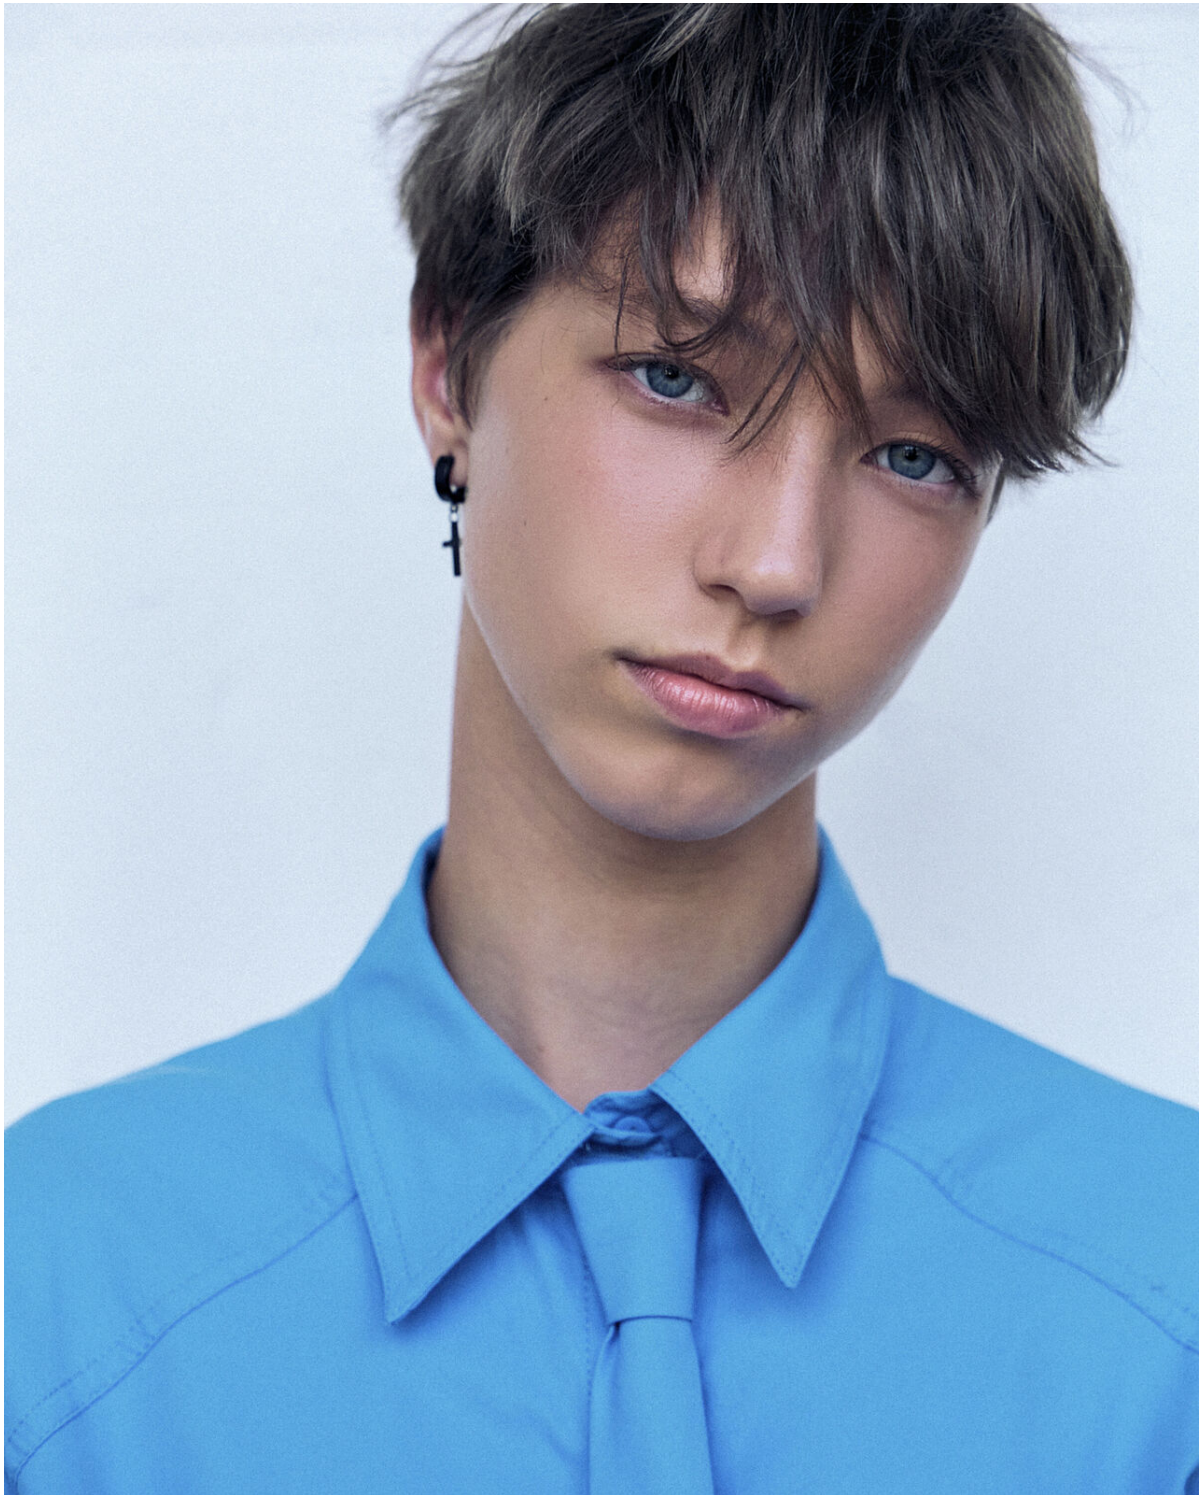

Ulya

inomgmt.com/profile/ulya/

HEIGHT	176	BUST	85	WAIST	62	HIPS	88	SHOES	EU	HAIR	LIGHT BROWN
	5' 9½"		33½"		24½"		34½"		US		

INO
MODELS