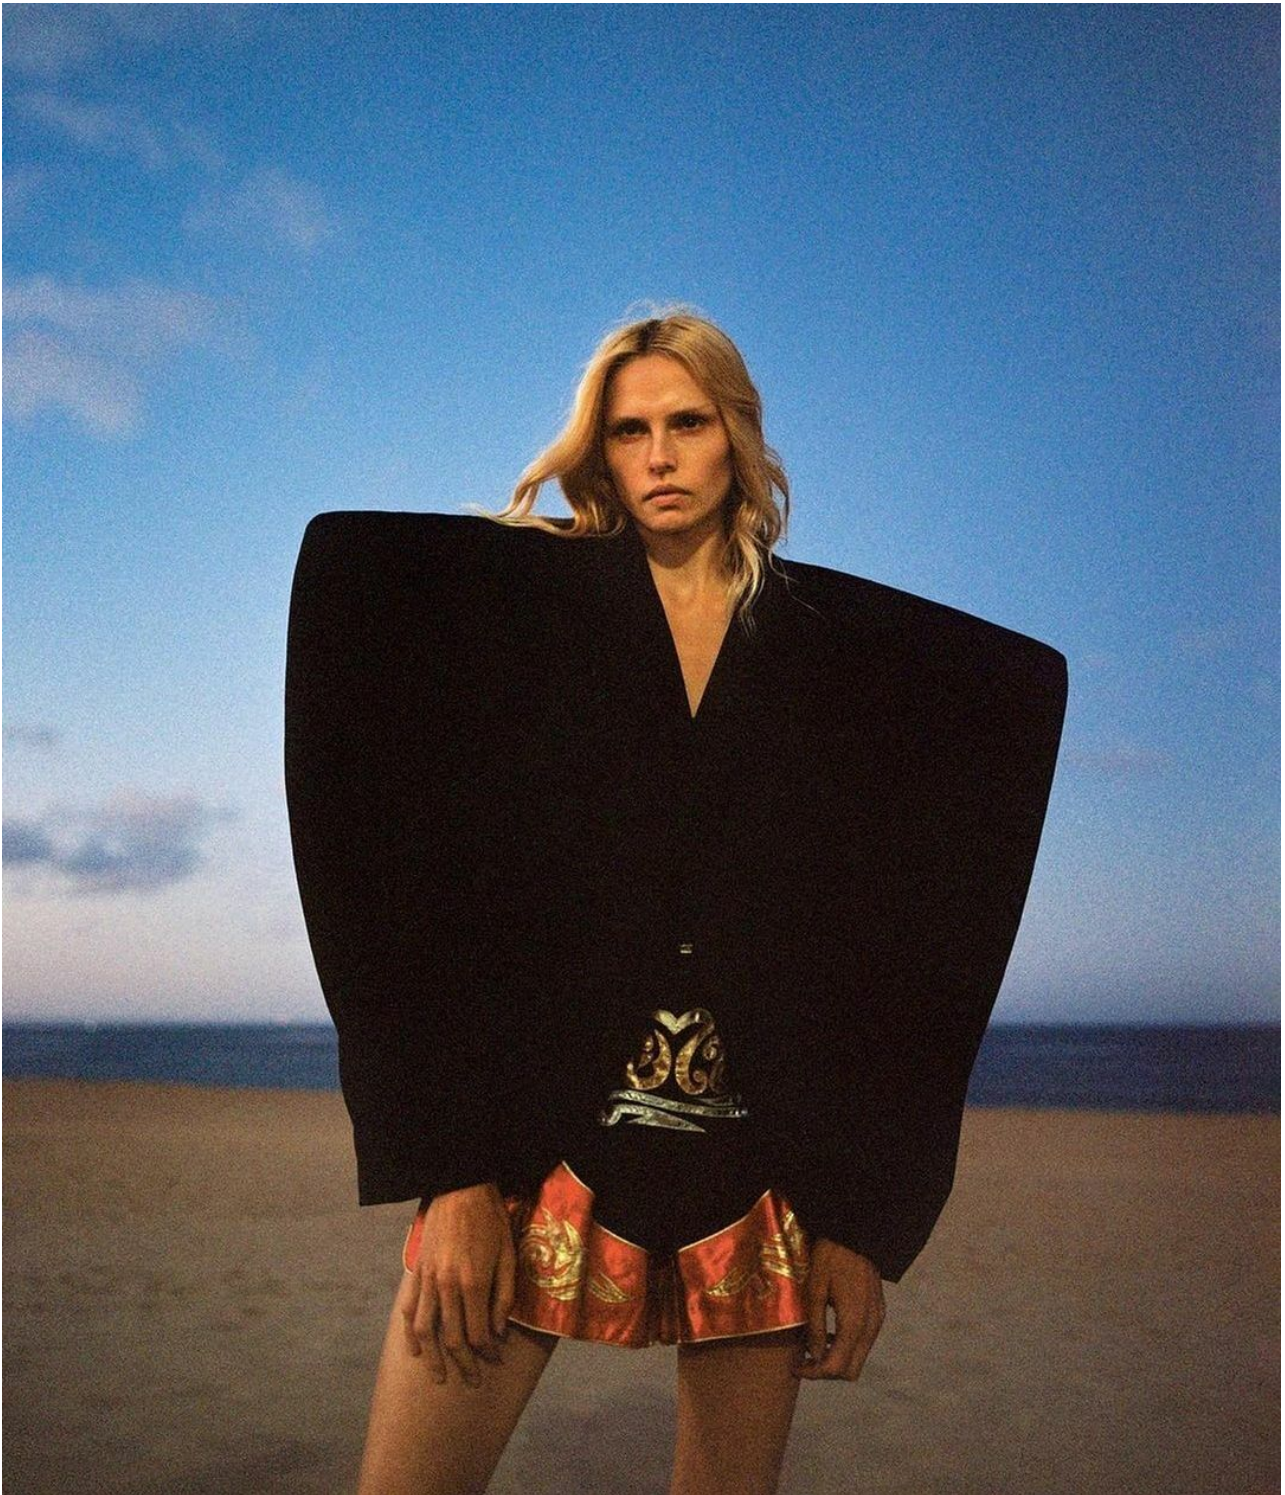

Toni Erm

inomgmt.com/profile/toni-erm/

HEIGHT	180	BUST	80	WAIST	58	HIPS	86	SHOES	EU 39	HAIR	DARK BLOND
	5' 11"		31½"		23"		34"		US 8		

INO
MODELS