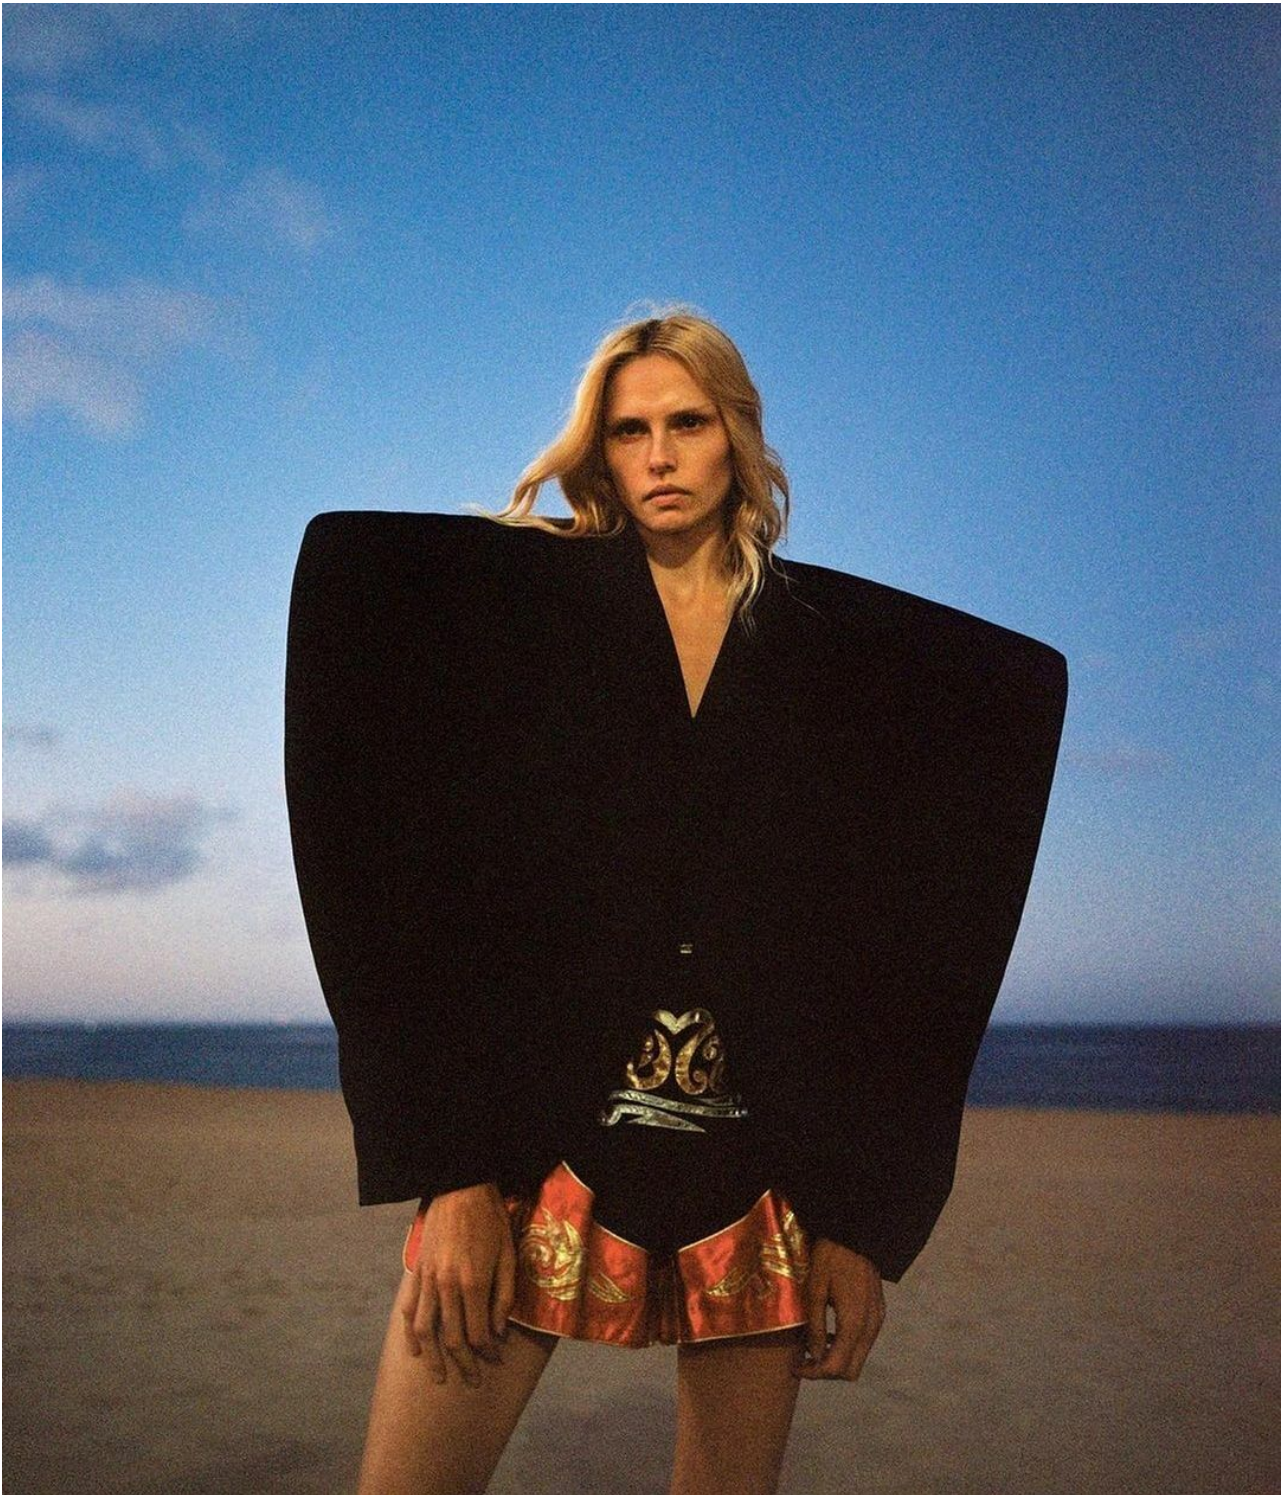

# Toni Erm

[inomgmt.com/profile/toni-erm/](http://inomgmt.com/profile/toni-erm/)

HEIGHT 180  
5' 11"

BUST 80  
31½"

WAIST 58  
23"

HIPS 86  
34"

SHOES EU 39  
US 8

HAIR DARK BLOND