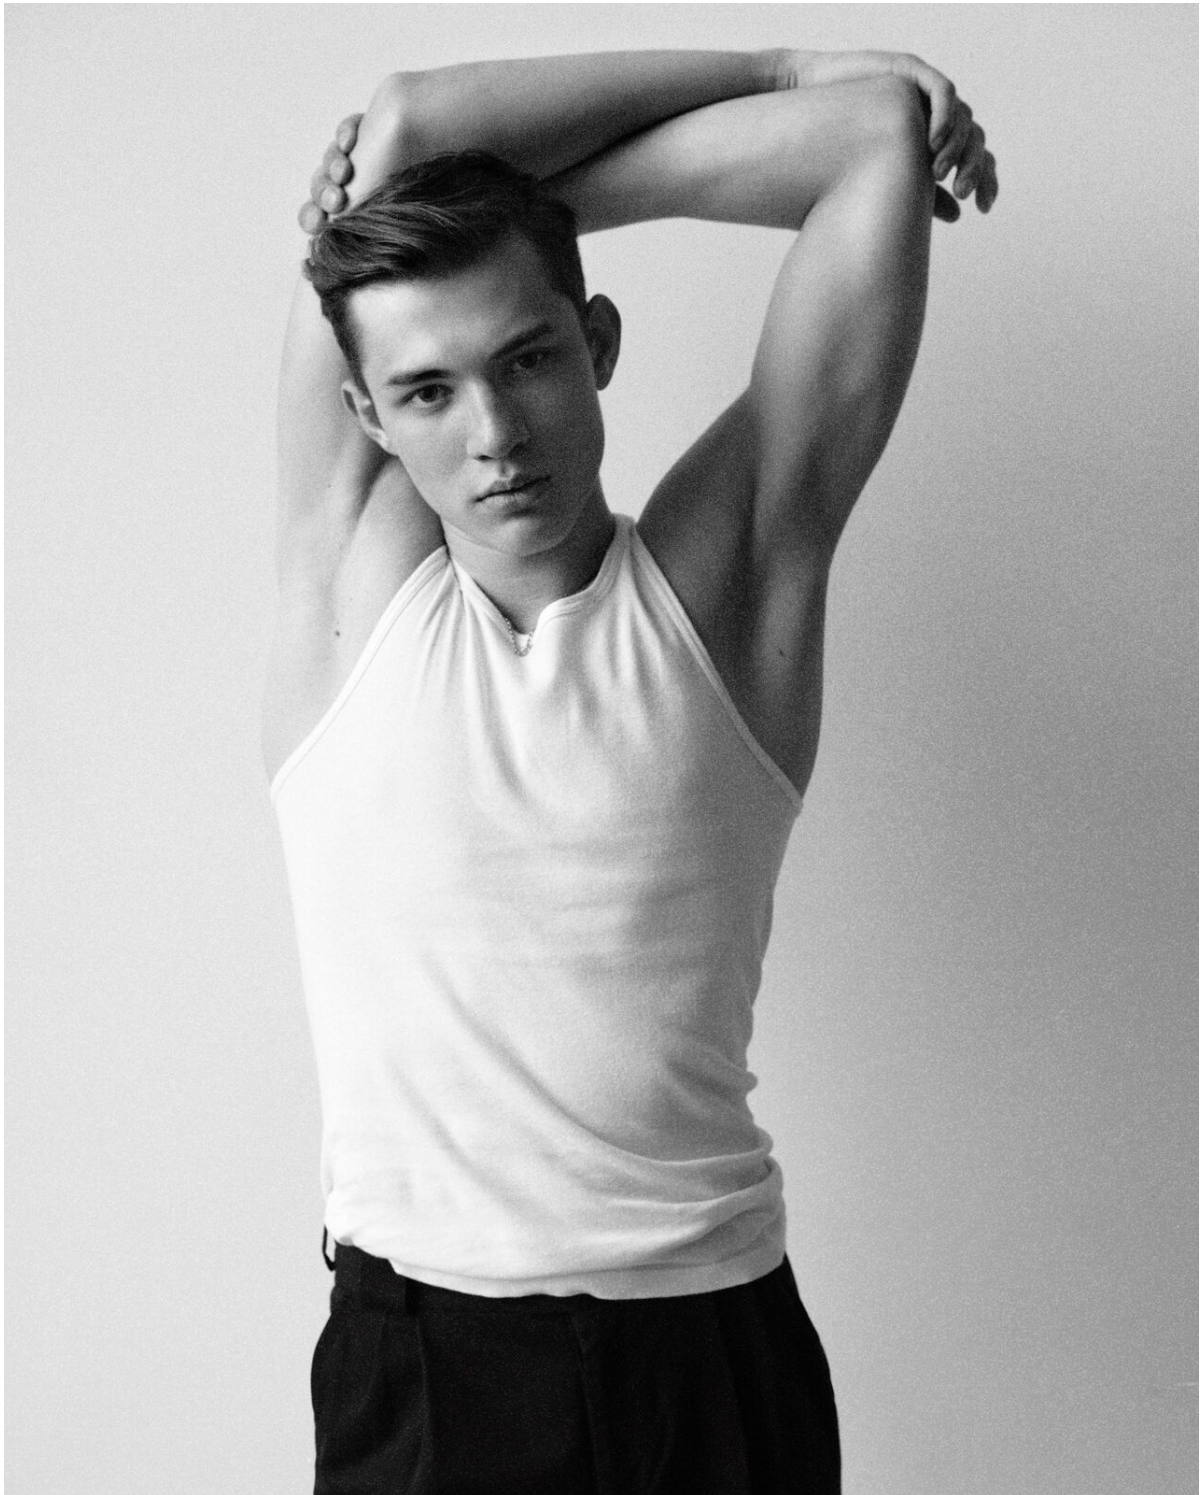

Sergey Romanov

inomgmt.com/profile/sergey-romanov/

HEIGHT	187	CHEST	101	WAIST	79	HIPS	96	SHOES	EU	HAIR	BROWN
	6' 1½"		40"		31"		38"		US		

INO
MODELS