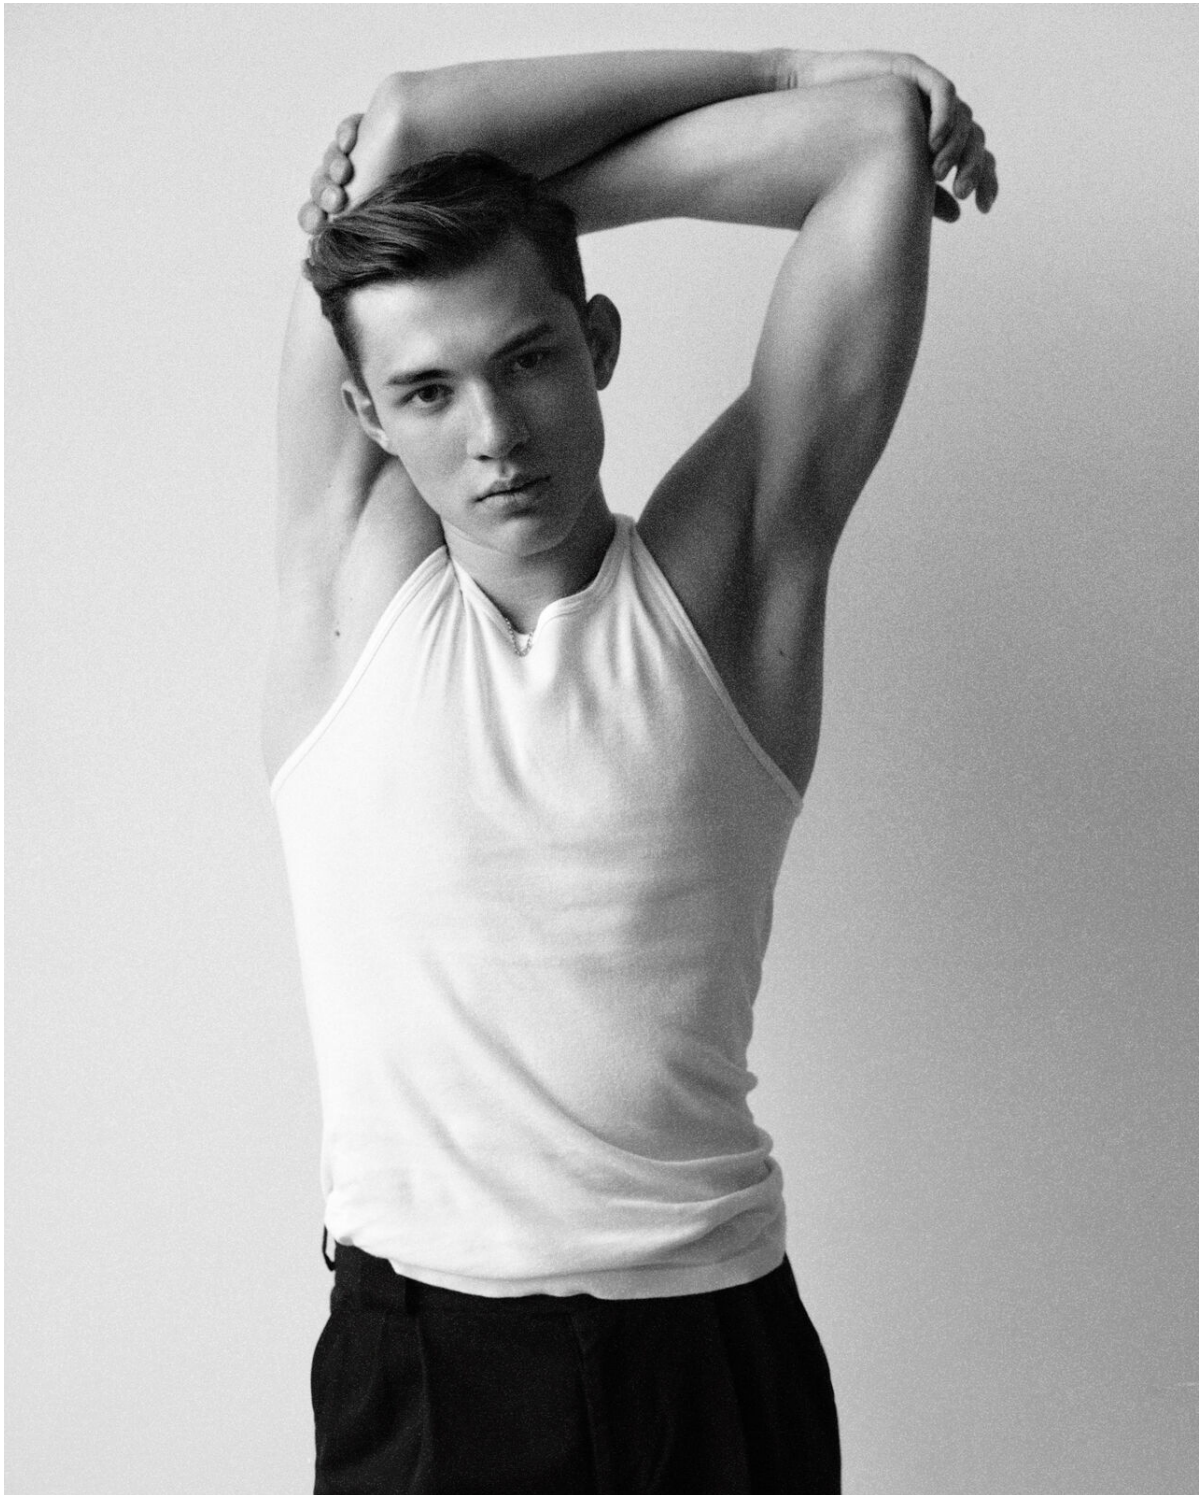

Sergey Romanov

inomgmt.com/profile/sergey-romanov/

HEIGHT	187	CHEST	99	WAIST	77	HIPS	94	SHOES	EU 44	HAIR	BROWN
	6' 1½"		39"		30½"		37"		US 10		

INO
MODELS