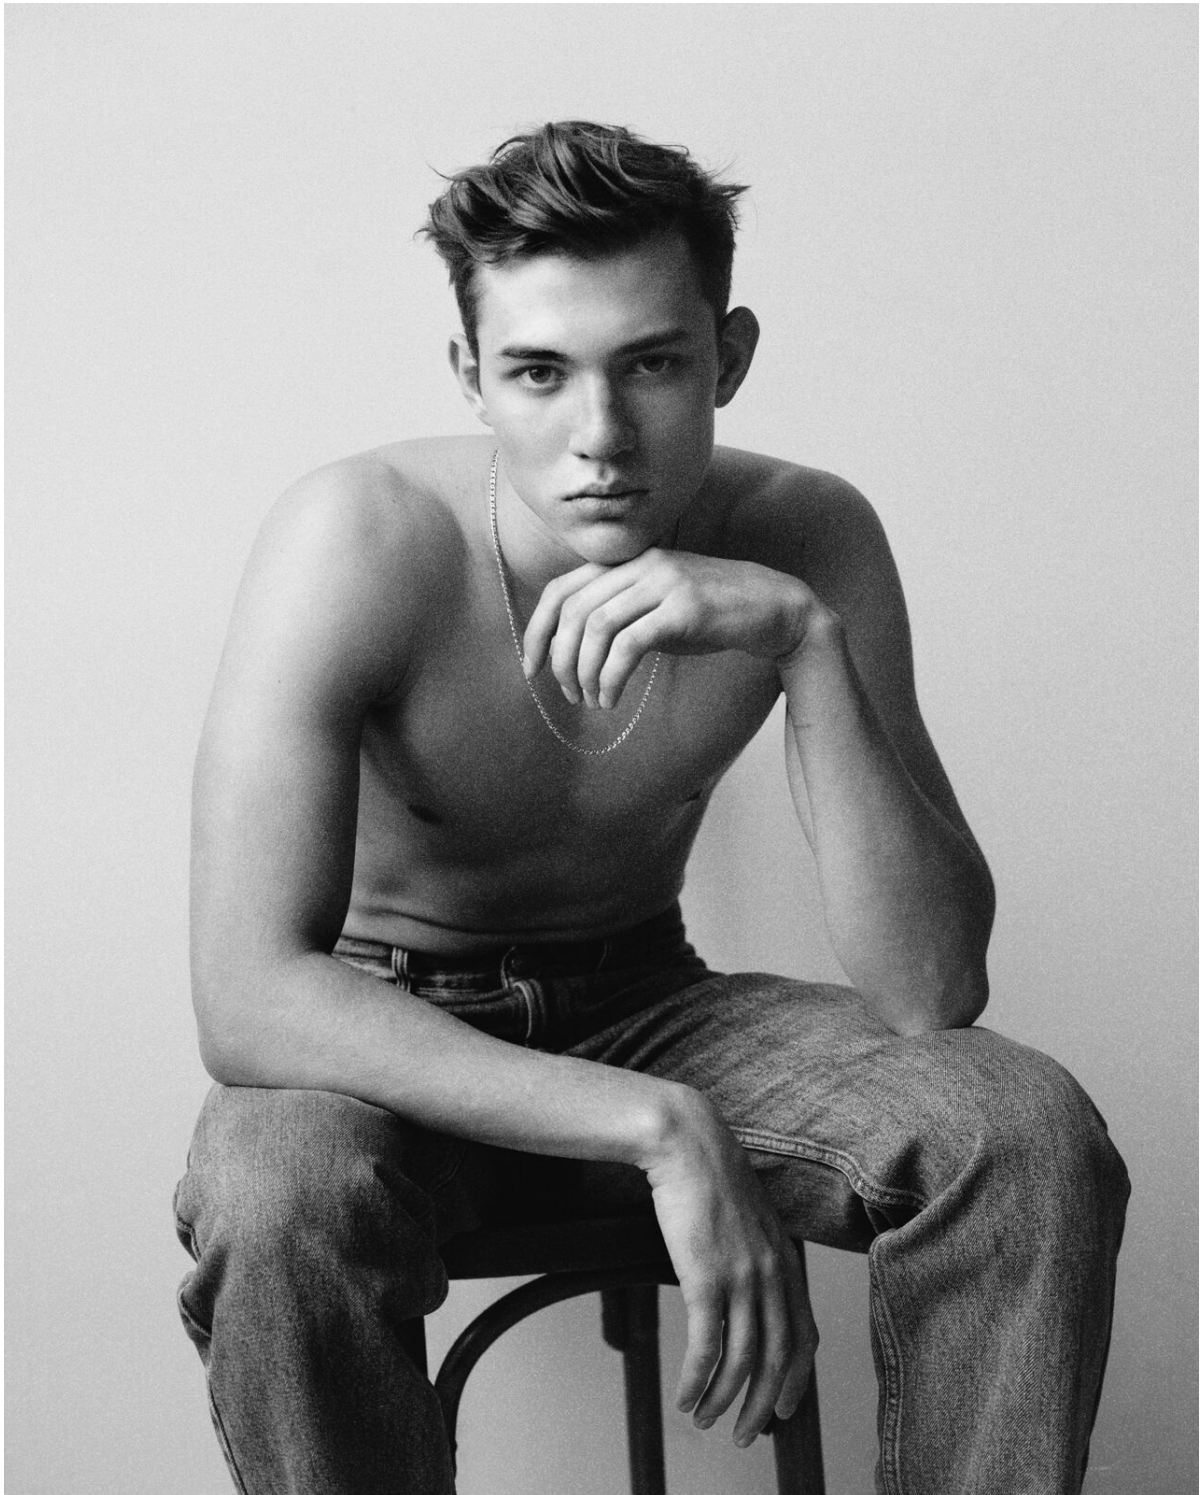

Sergey Romanov

inomgmt.com/profile/sergey-romanov/

HEIGHT	187	CHEST	101	WAIST	79	HIPS	96	SHOES	EU	HAIR	BROWN
	6' 1½"		40"		31"		38"		US		

INO
MODELS