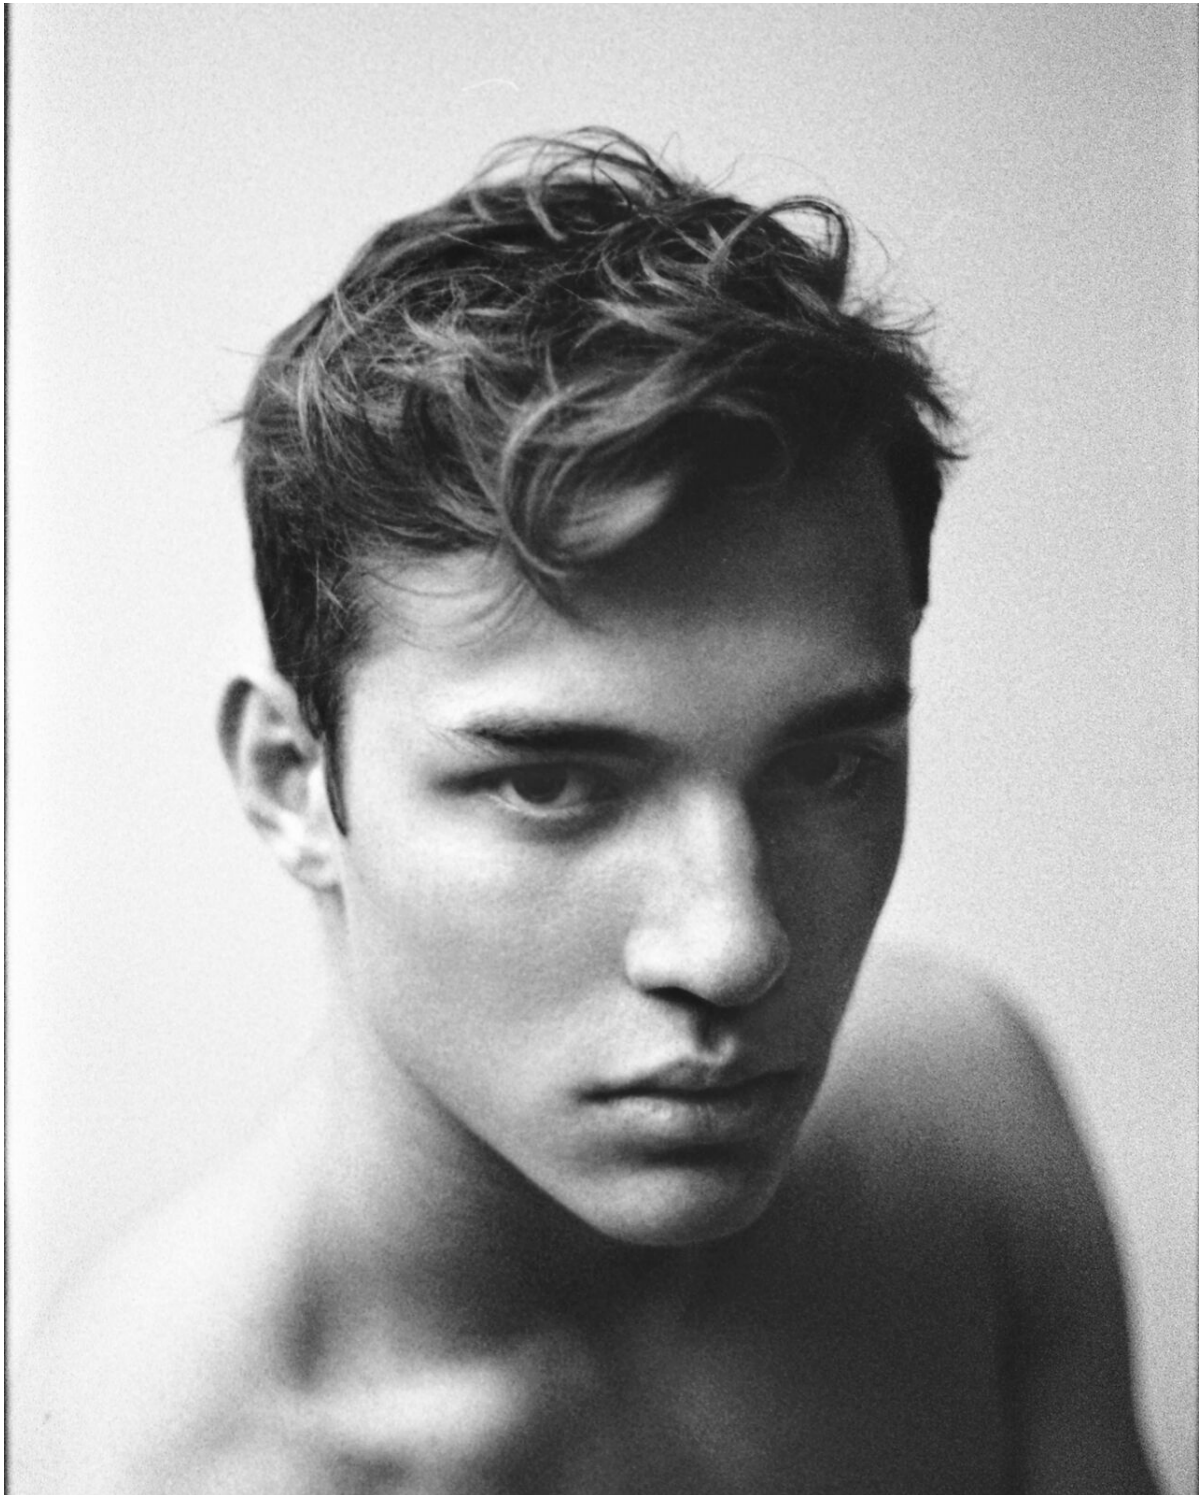

Sergey Romanov

inomgmt.com/profile/sergey-romanov/

HEIGHT	187	CHEST	99	WAIST	77	HIPS	94	SHOES	EU 44	HAIR	BROWN
	6' 1½"		39"		30½"		37"		US 10		

INO
MODELS