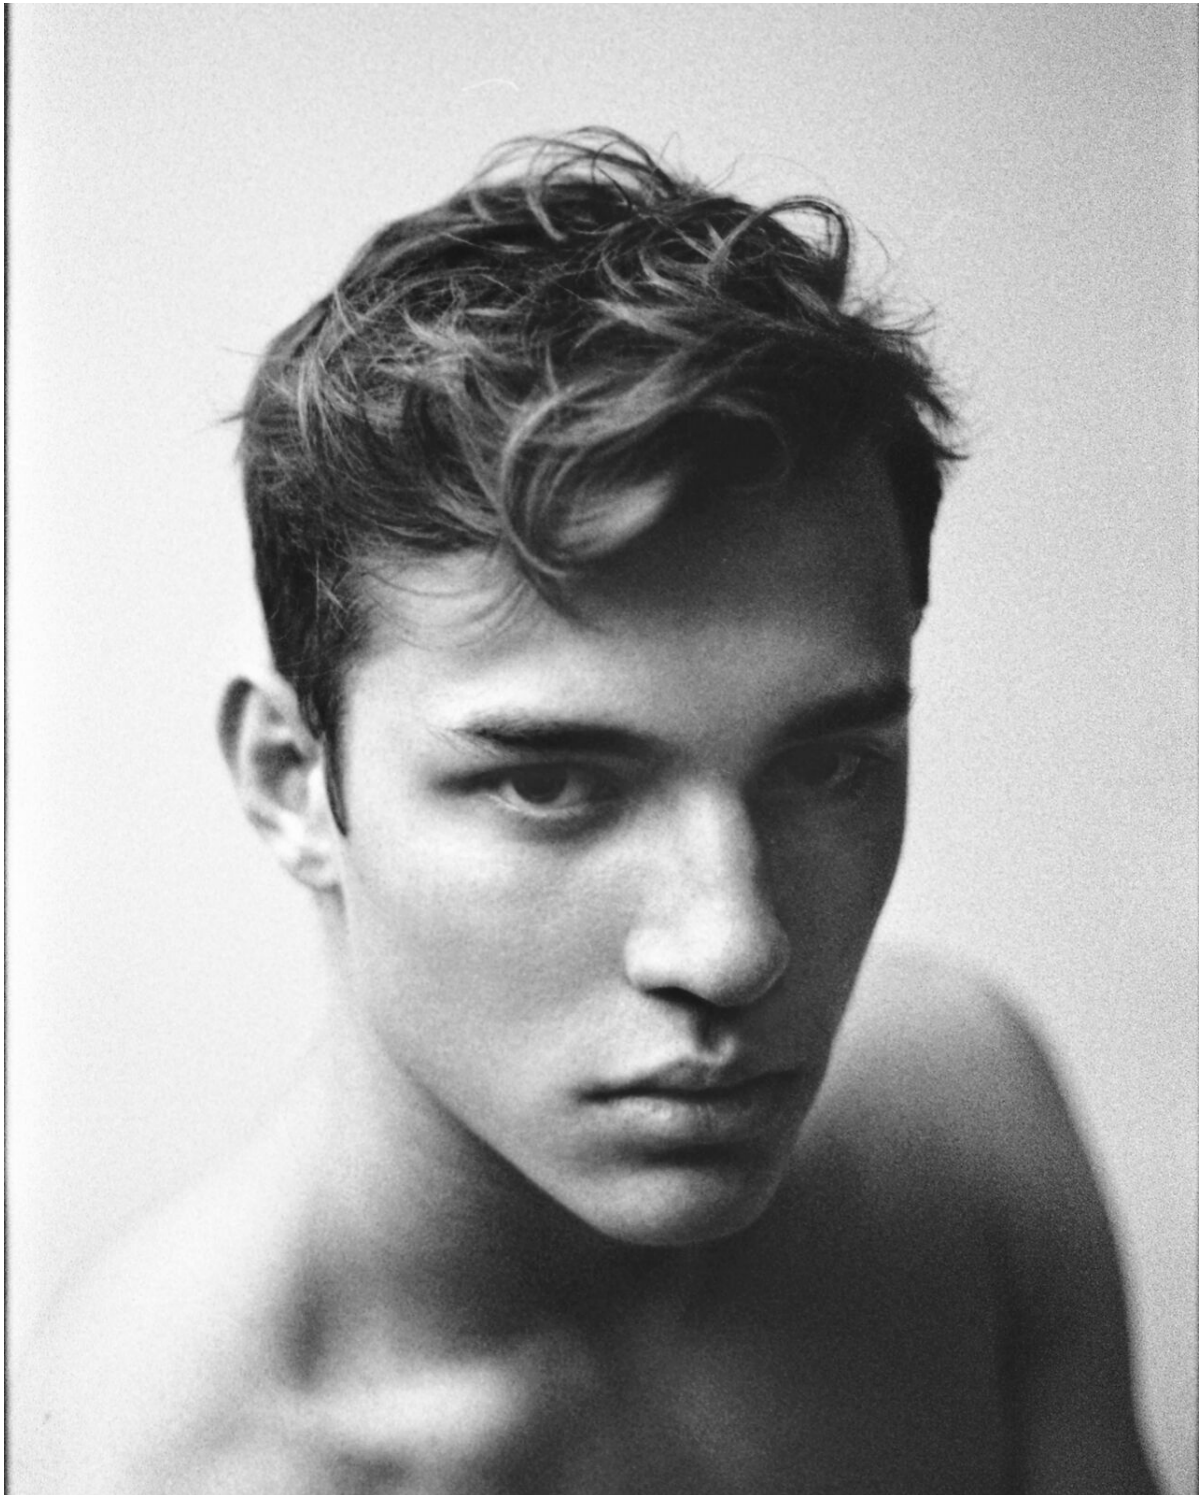

Sergey Romanov

inomgmt.com/profile/sergey-romanov/

HEIGHT	187	CHEST	101	WAIST	79	HIPS	96	SHOES	EU	HAIR	BROWN
	6' 1½"		40"		31"		38"		US		

INO
MODELS