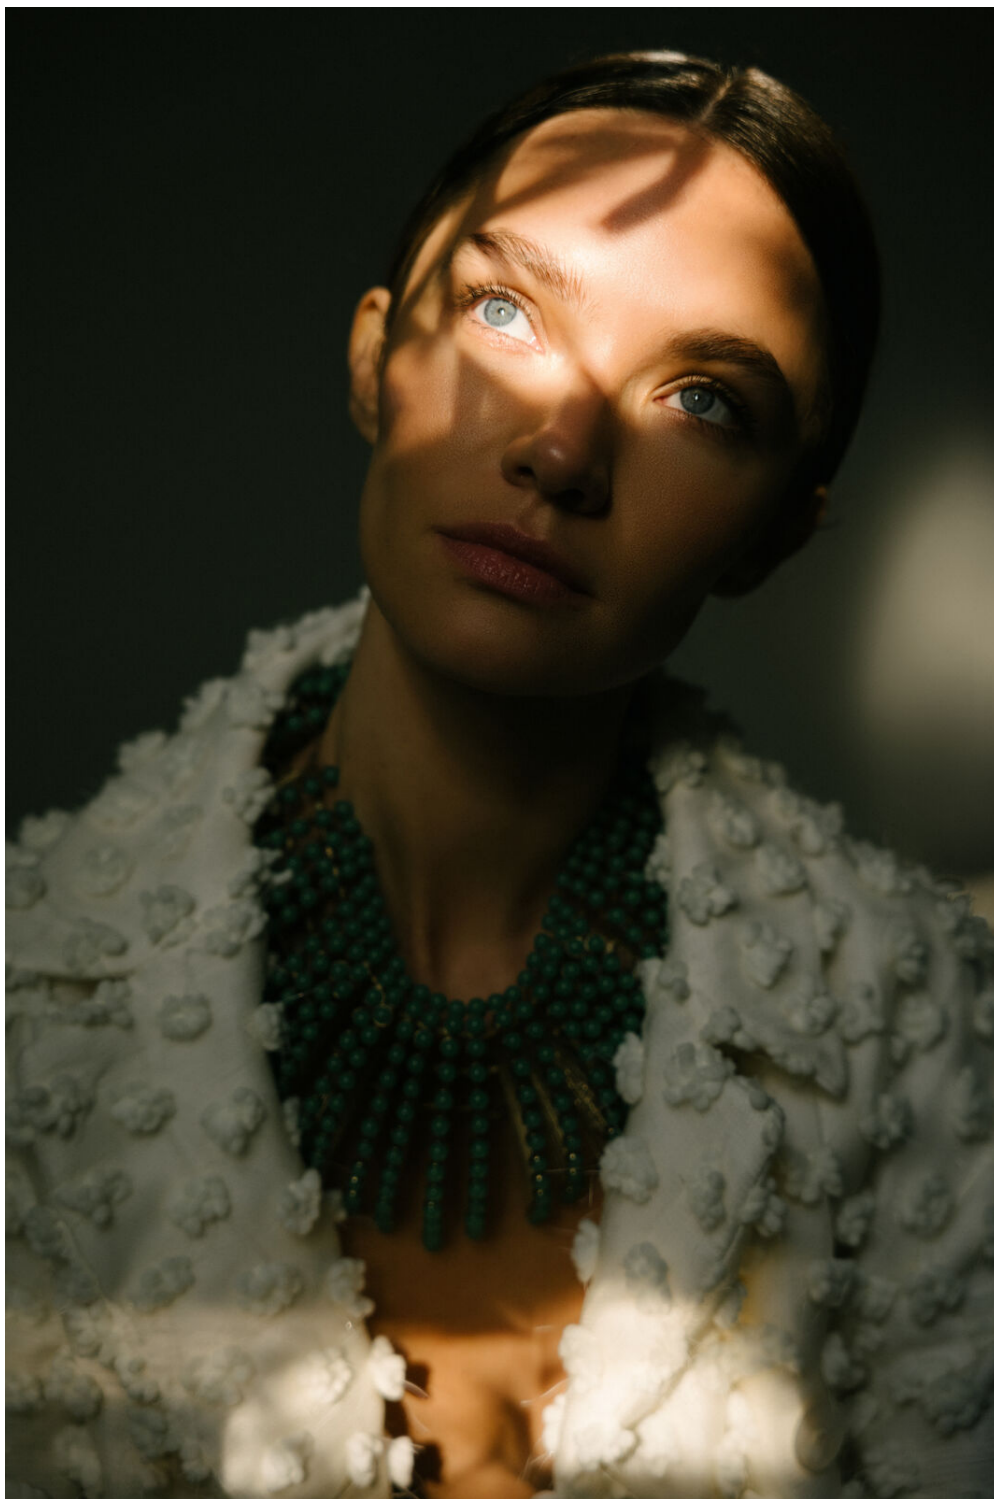

Maria Dash

inomgmt.com/profile/maria-dash/

HEIGHT	175	BUST	83	WAIST	60	HIPS	91	SHOES	EU 39	HAIR	BLACK
	5' 9"		32½"		23½"		36"		US 8		

INO
MODELS