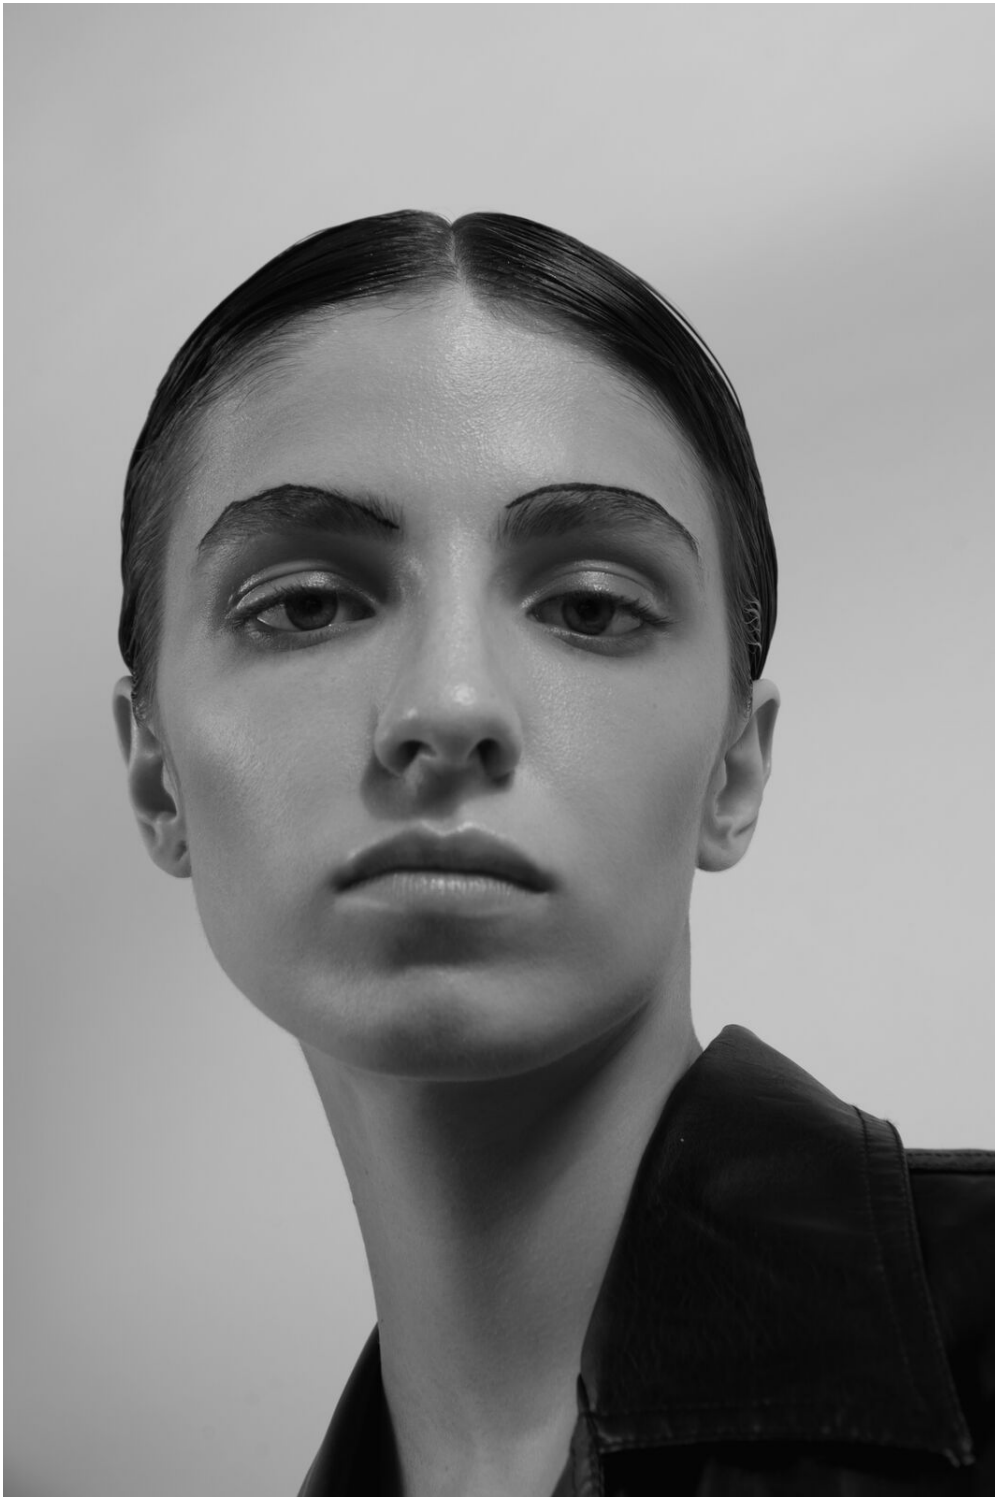

# Effy

[inomgmt.com/profile/effy/](http://inomgmt.com/profile/effy/)

HEIGHT	174	BUST	80	WAIST	58	HIPS	87	SHOES	EU 38	HAIR	BROWN
	5' 8½"		31½"		23"		34½"		US 7		

INO  
MODELS