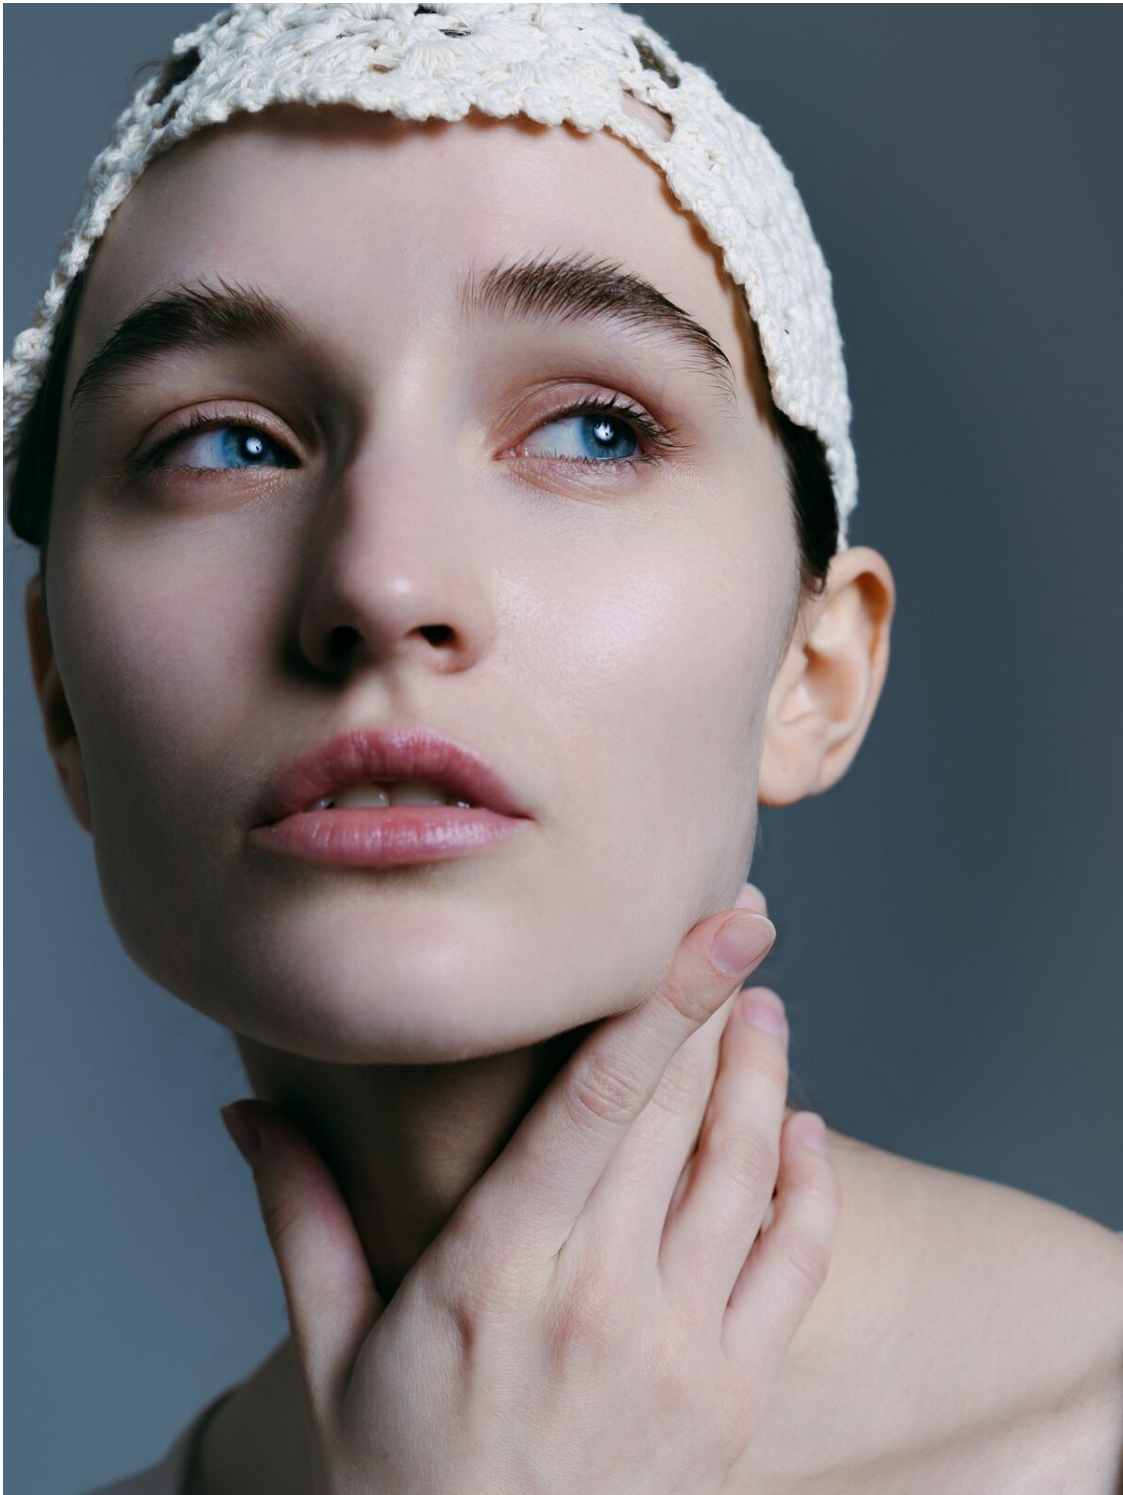

Diana Zvereva

inomgmt.com/profile/diana-zvereva/

HEIGHT	175	BUST	84	WAIST	60	HIPS	92	SHOES	EU 38
	5' 9"		33"		23½"		36"		US 7

INO
MODELS