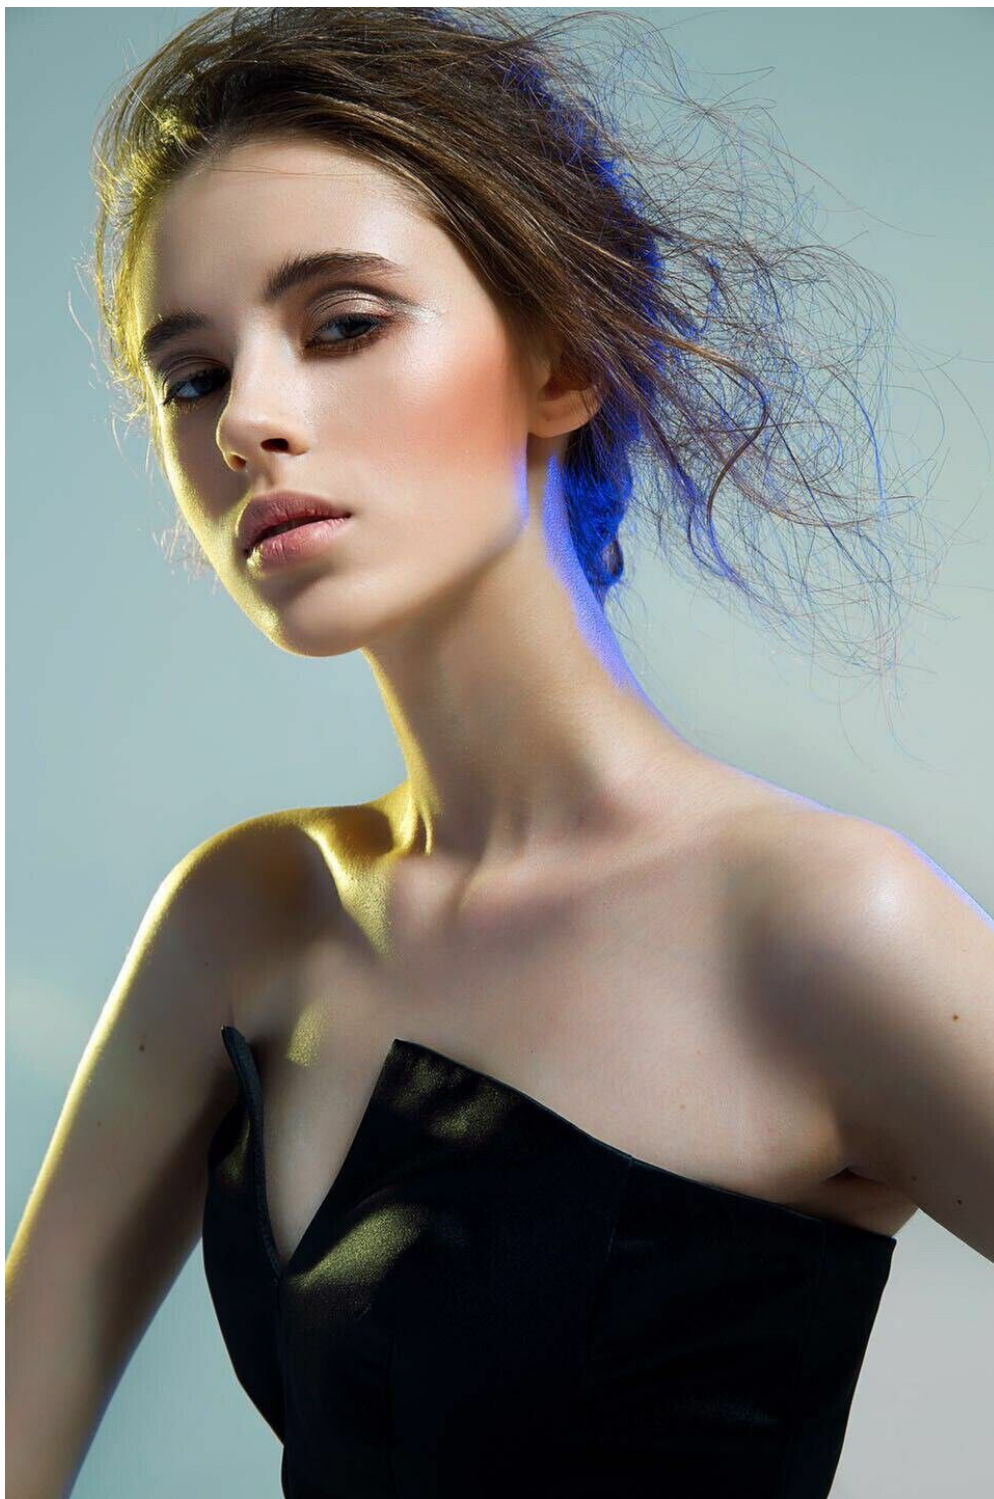

Diana Borisova

inomgmt.com/profile/diana-borisova/

HEIGHT	174	BUST	83	WAIST	58	HIPS	88.5	SHOES	EU 37	HAIR	BROWN
	5' 8½"		32½"		23"		35"		US 6		

INO
MODELS