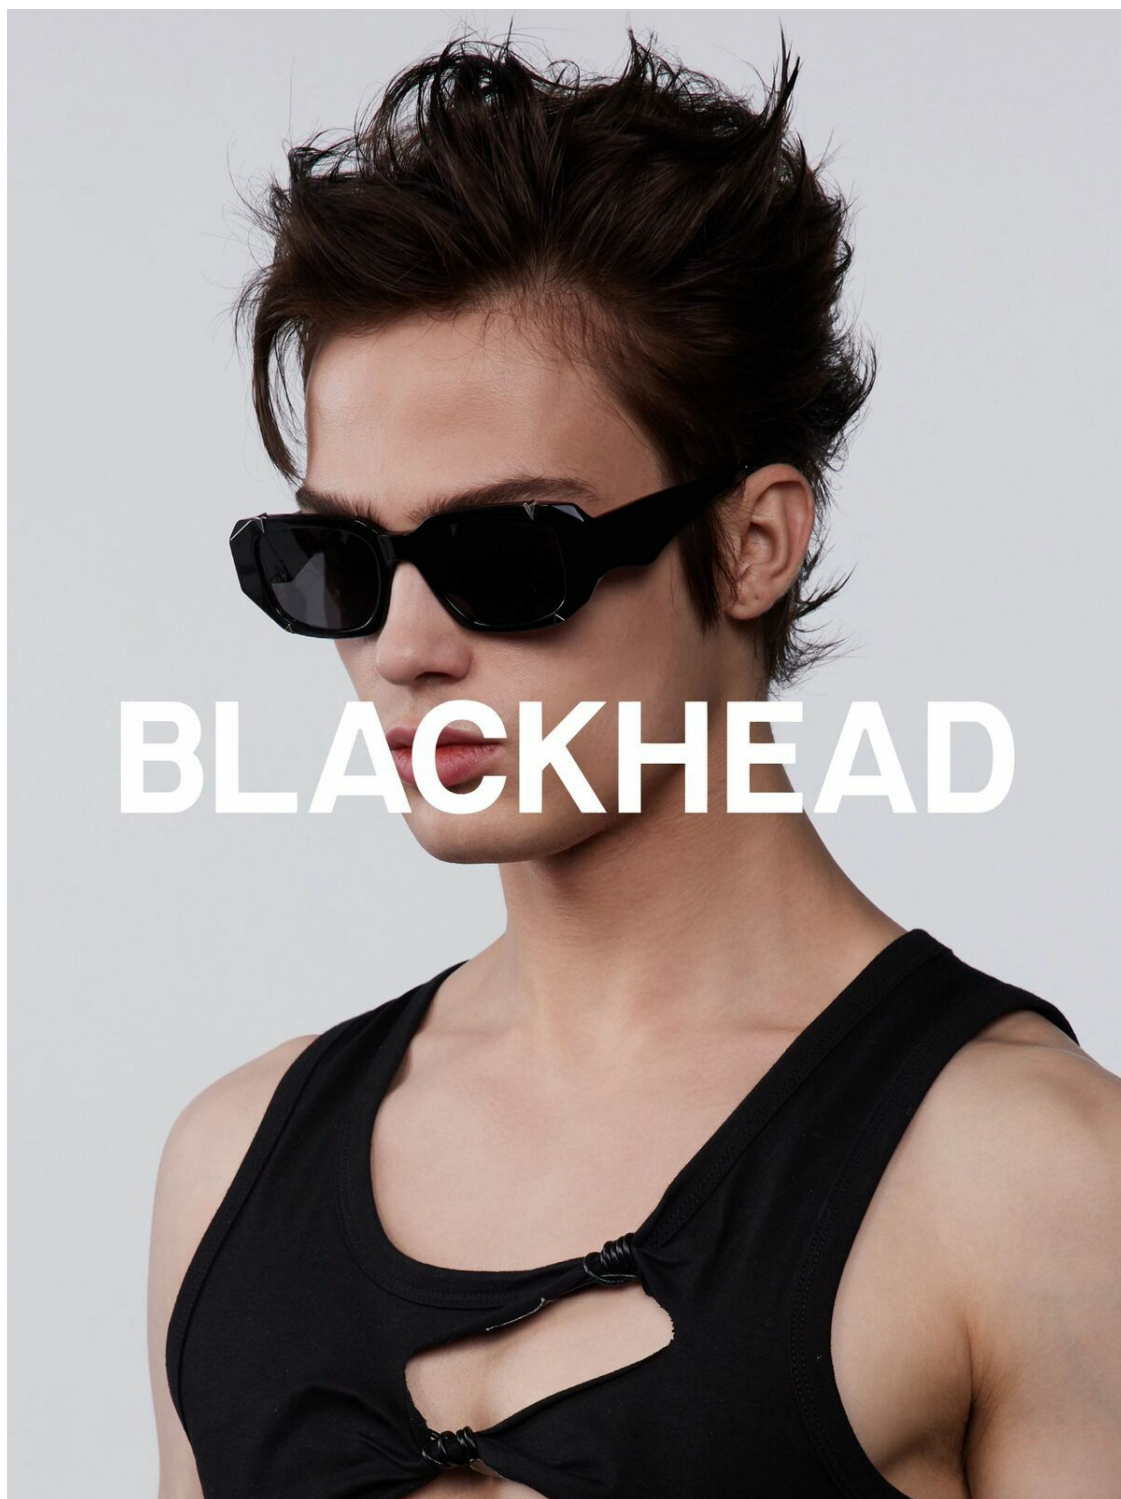

# Daniel Martin

[inomgmt.com/profile/daniel-martin/](http://inomgmt.com/profile/daniel-martin/)

HEIGHT	184	CHEST	90	WAIST	65	HIPS	90	SHOES	EU 40.5
	6' 0½"		35½"		25½"		35½"		US 7½

INO  
MODELS