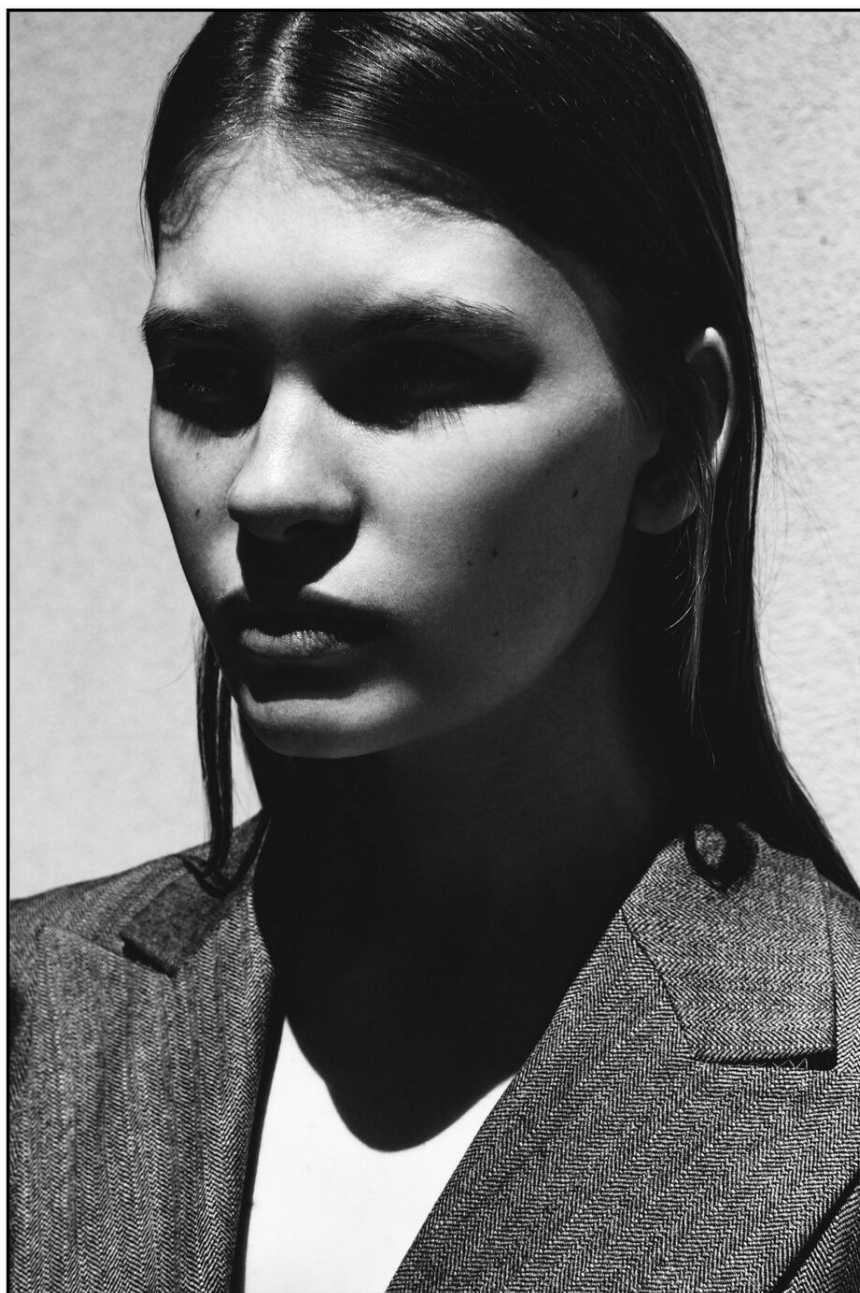

# Anna Vasilieva

[inomgmt.com/profile/anna-vasilieva/](http://inomgmt.com/profile/anna-vasilieva/)

HEIGHT 177  
5' 9½"

BUST 74  
29"

WAIST 62  
24½"

HIPS 90  
35½"

SHOES EU 38  
US 7

HAIR LIGHT BROWN