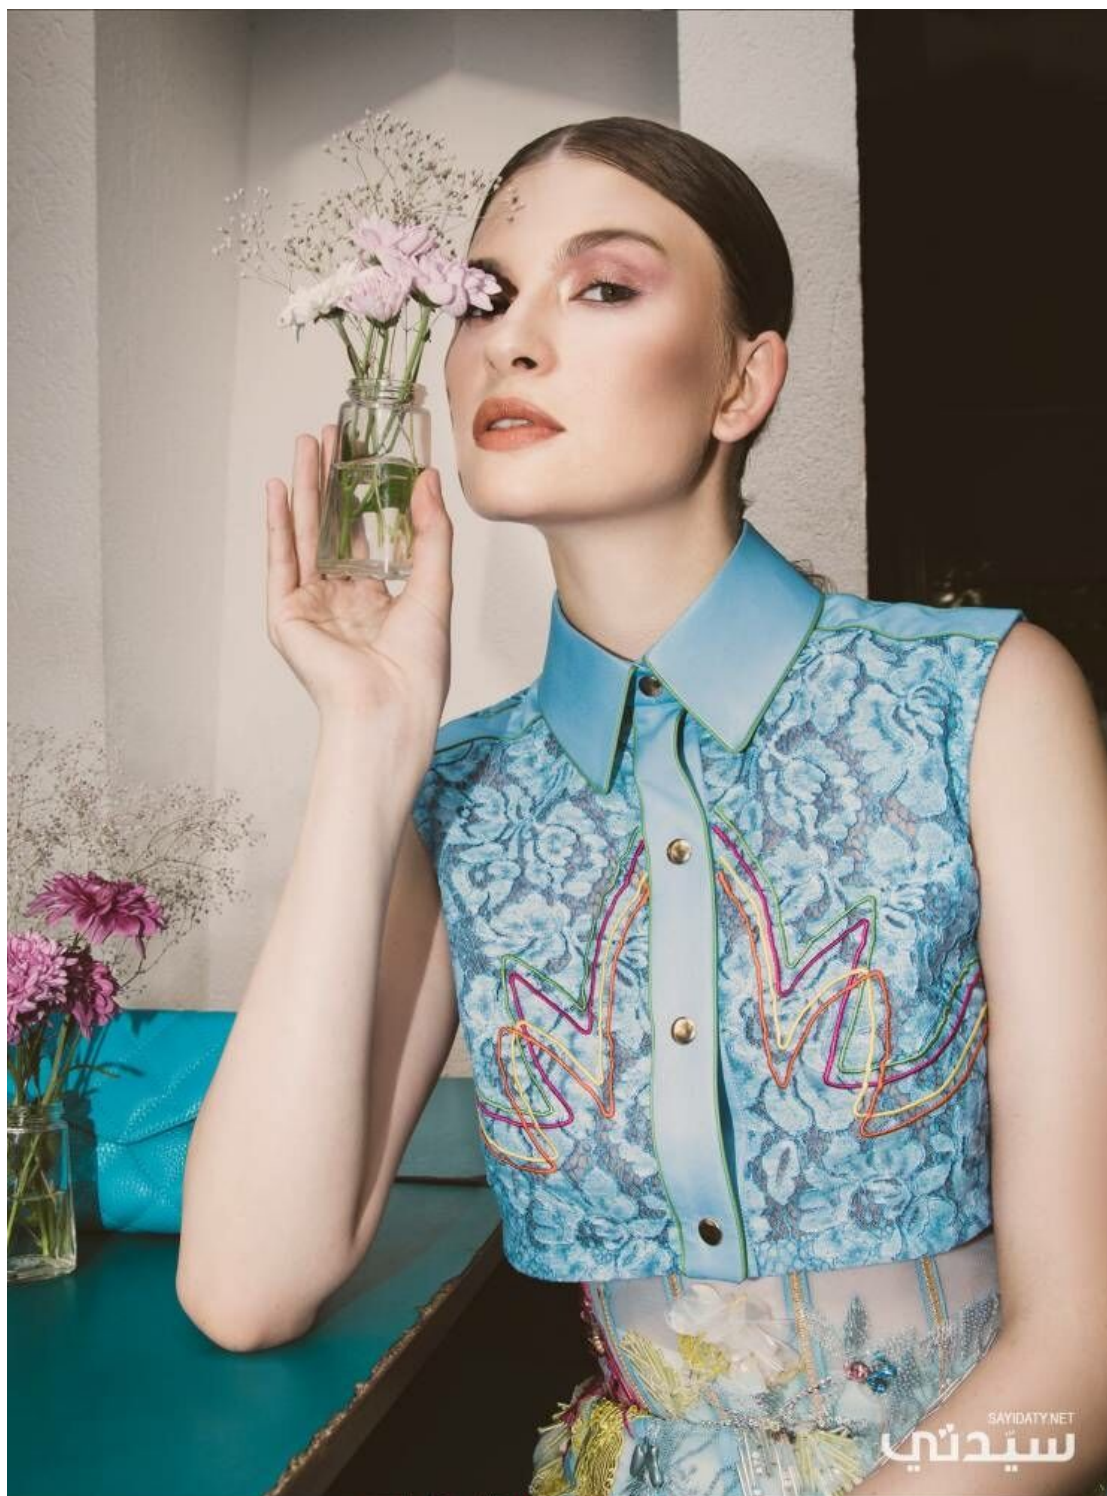

Anna Vasilieva

inomgmt.com/profile/anna-vasilieva/

HEIGHT	177	BUST	85	WAIST	62.5	HIPS	91	SHOES	EU 38	HAIR	LIGHT BROWN
	5' 9½"		33½"		24½"		36"		US 7		

INO MODELS