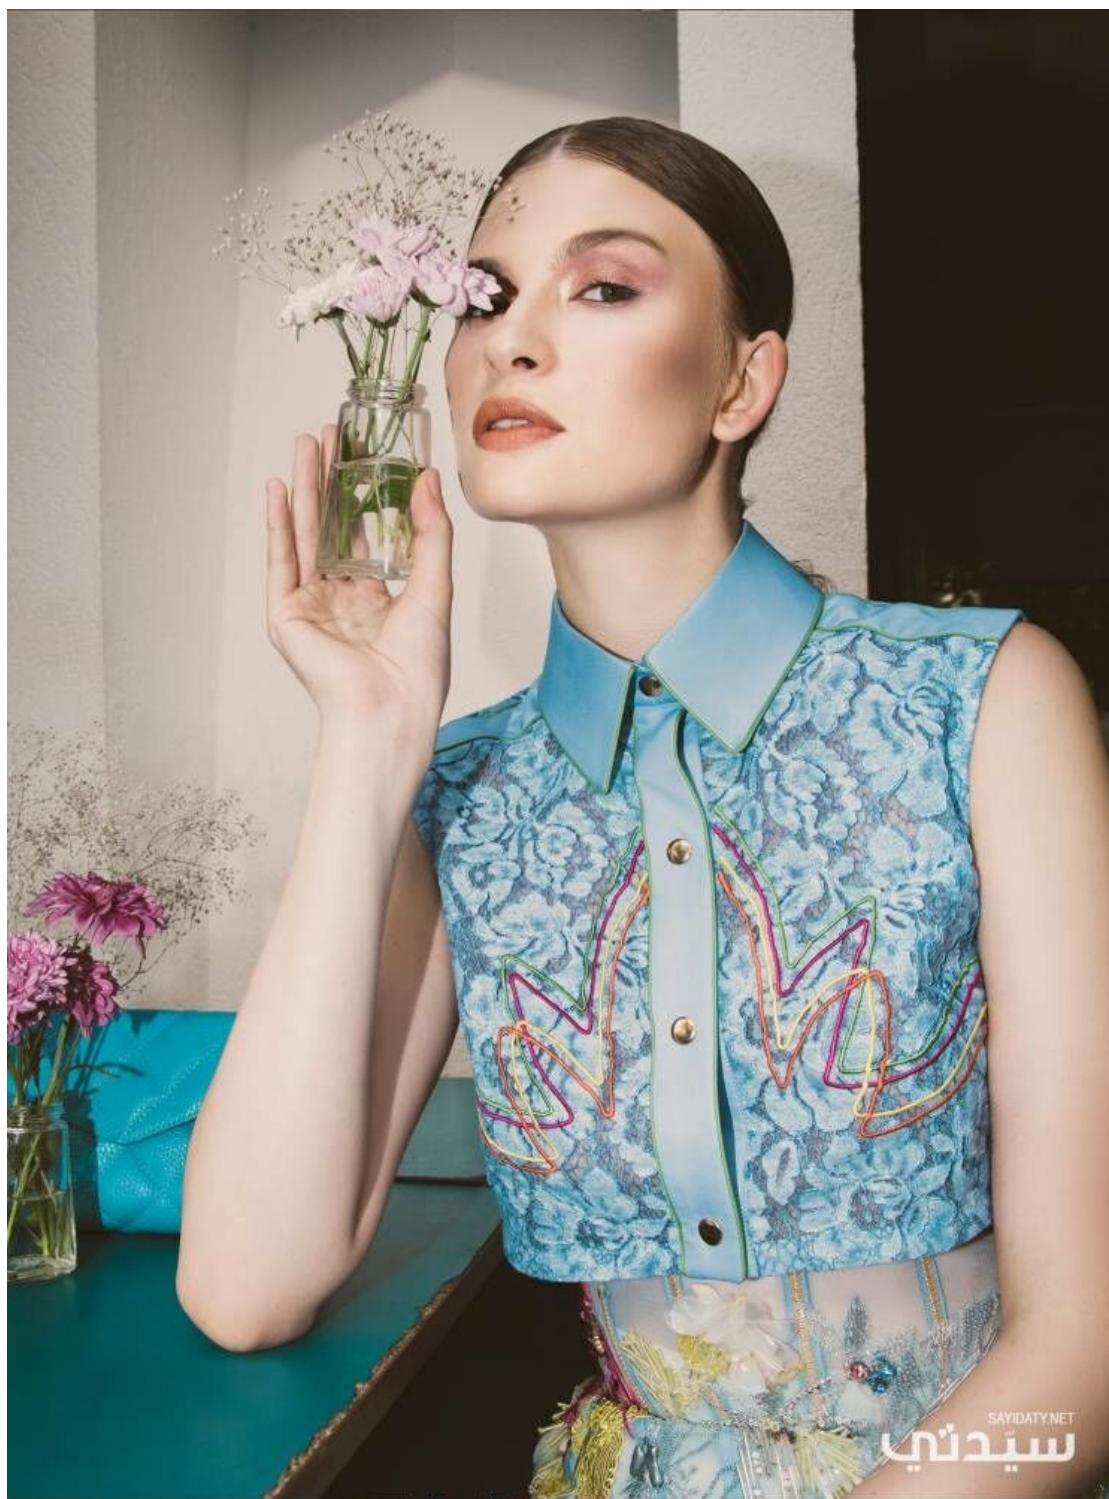

Anna Vasilieva

inomgmt.com/profile/anna-vasilieva/

HEIGHT	177	BUST	86	WAIST	63	HIPS	91	SHOES	EU 38	HAIR	LIGHT BROWN
	5' 9½"		34"		25"		36"		US 7		

INO MODELS