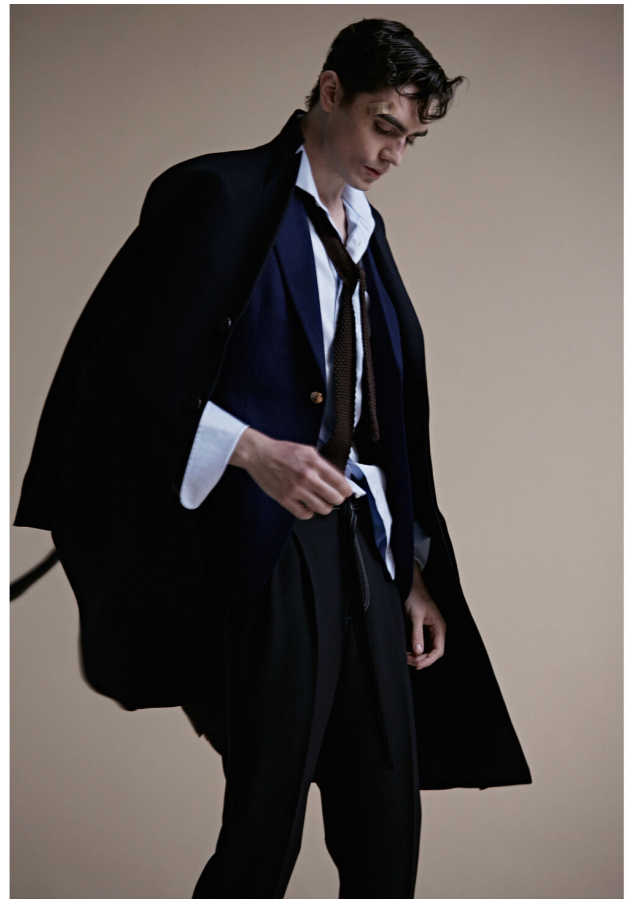

Alex Storm

inomgmt.com/profile/alex-storm/

HEIGHT	190	CHEST	94	WAIST	75	HIPS	94	SHOES	EU 44	HAIR	BROWN
	6' 3"		37"		29½"		37"		US 10		

INO MODELS