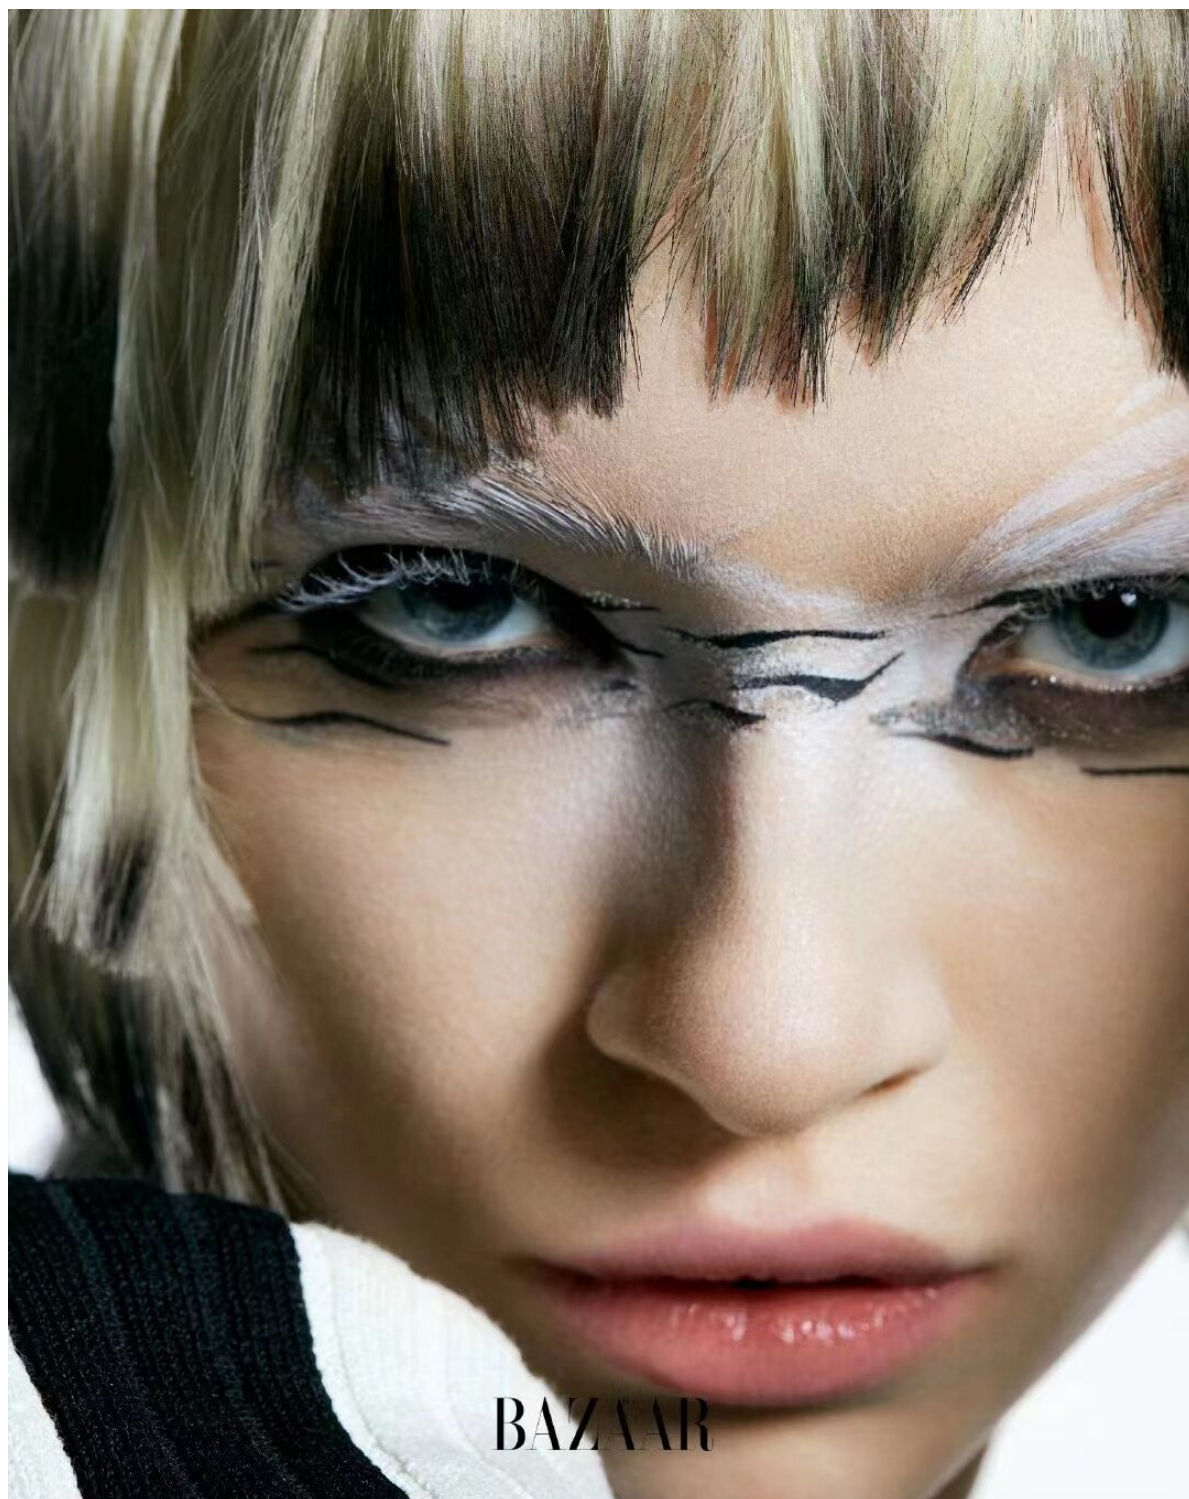

Alena Ivanova

inomgmt.com/profile/alena-ivanova/

HEIGHT	177	BUST	82	WAIST	58	HIPS	88	SHOES	EU	HAIR	BLOND
	5' 9½"		32½"		23"		34½"		US		

INO
MODELS