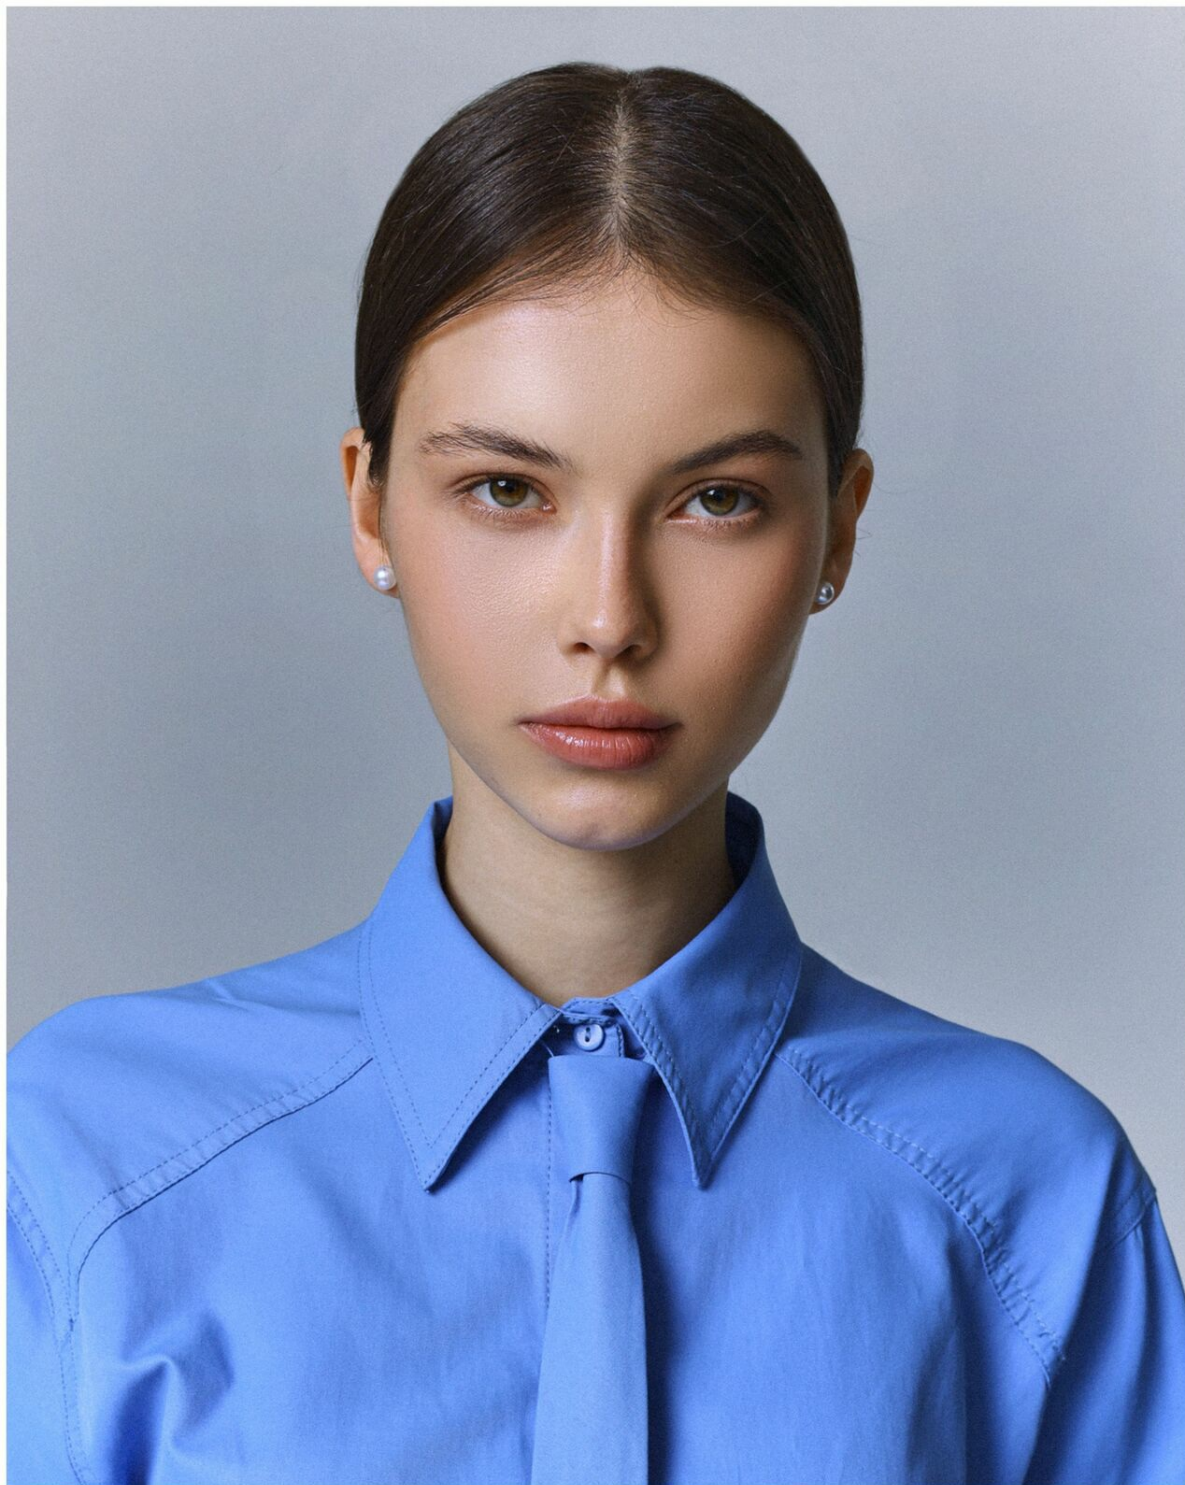

Adel Ilyasova

inomgmt.com/profile/adel-ilyasova/

HEIGHT	173	BUST	80	WAIST	60	HIPS	90	SHOES	EU 39
	5' 8"		31½"		23½"		35½"		US 8

INO
MODELS