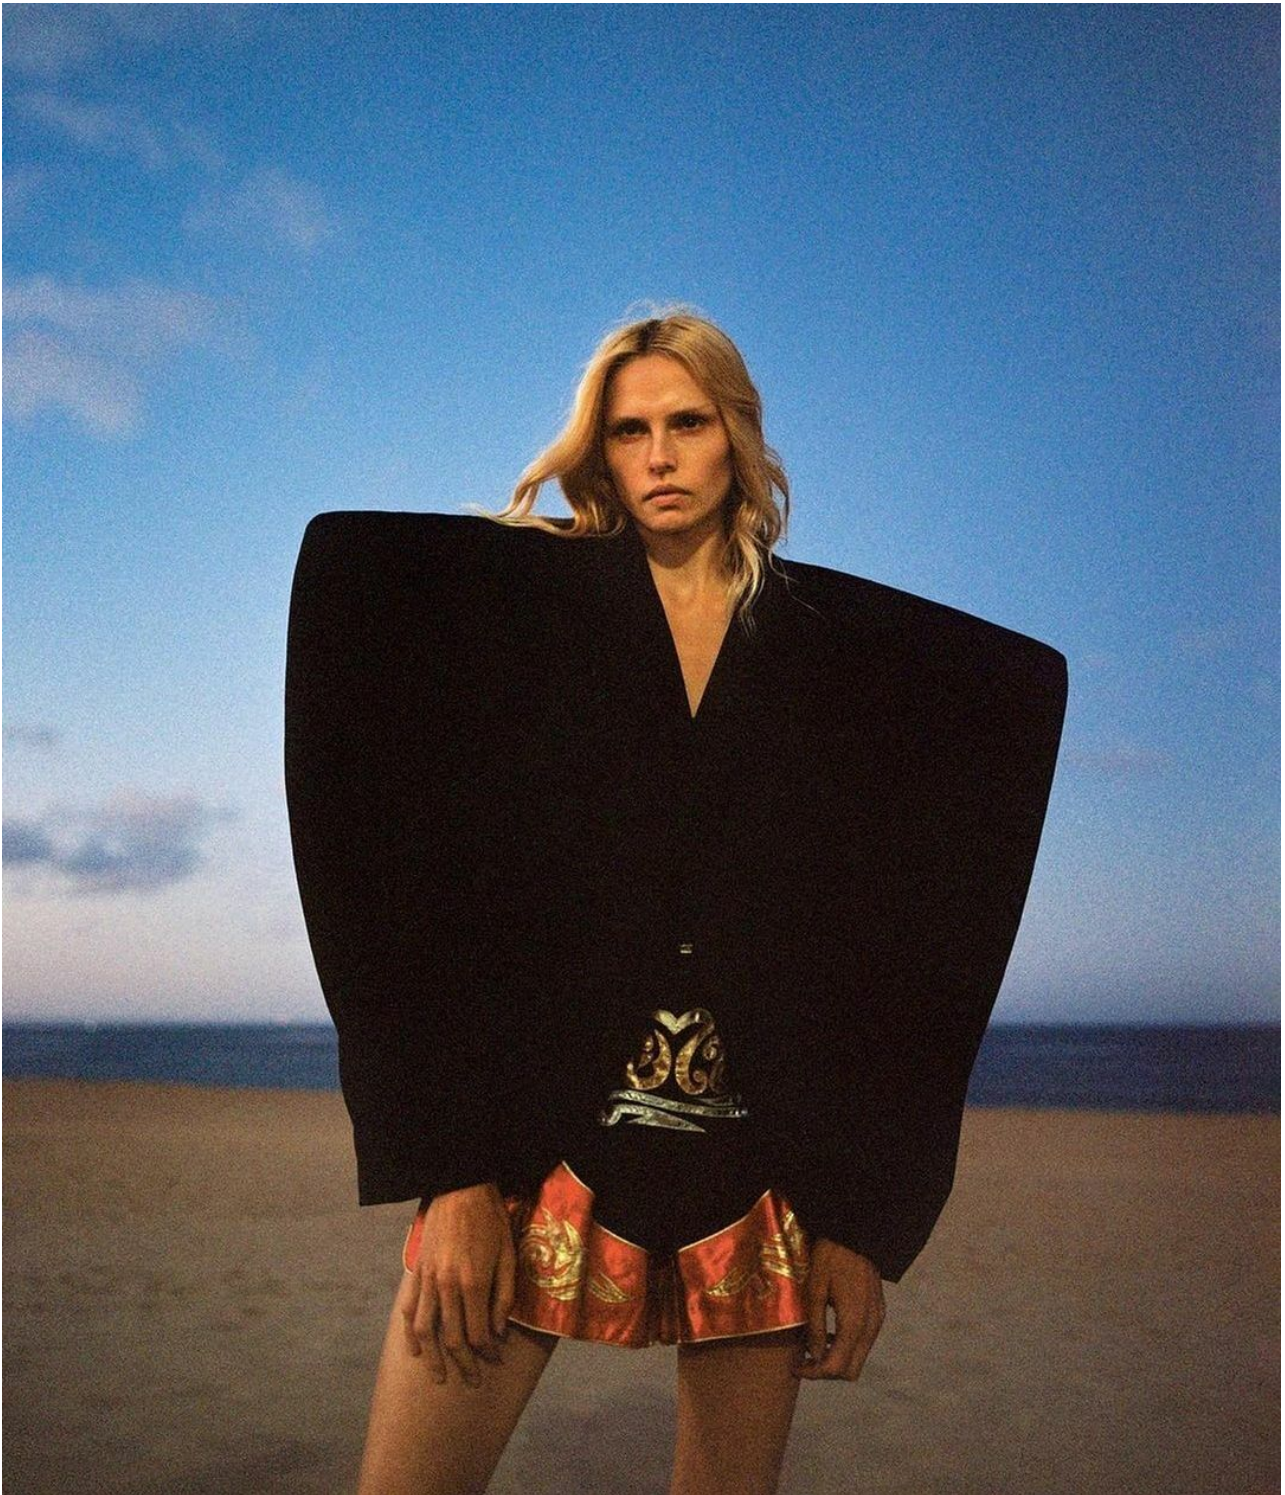

# Toni Erm

[inomgmt.com/profile/toni-erm/](http://inomgmt.com/profile/toni-erm/)

HEIGHT	180	BUST	80	WAIST	58	HIPS	86	SHOES	EU 39	HAIR	DARK BLOND
	5' 11"		31½"		23"		34"		US 8		

INO  
MODELS