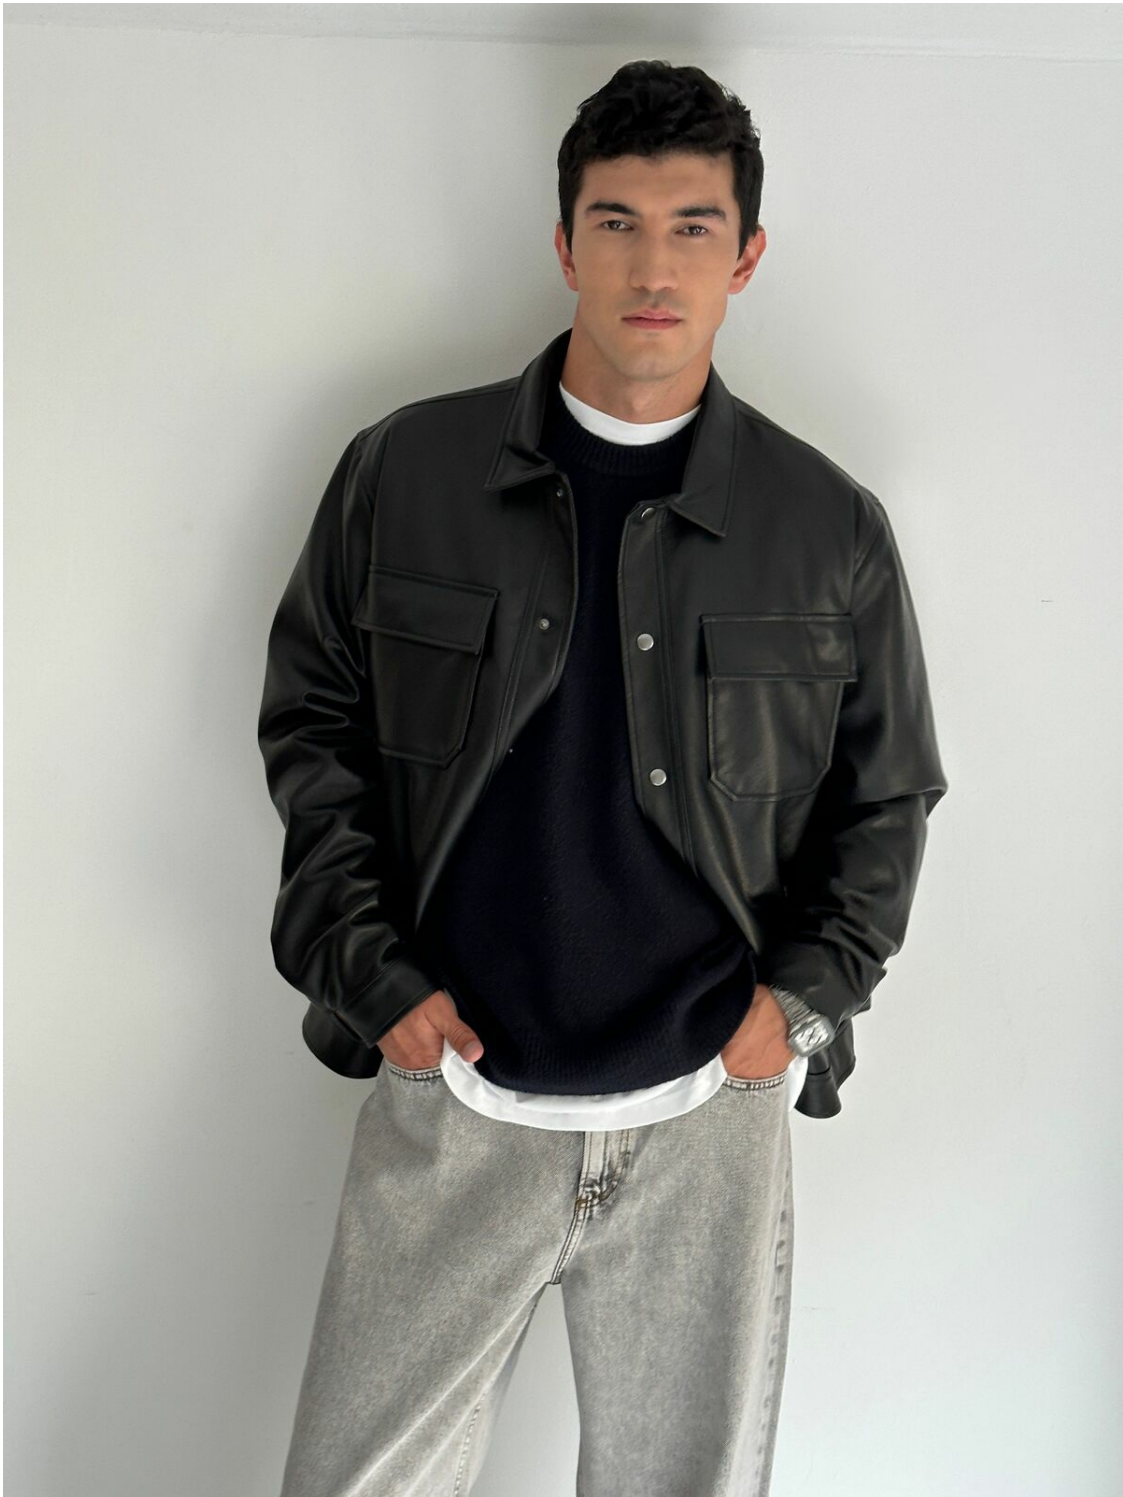

Sokrat

inomgmt.com/profile/sokrat/

HEIGHT	186	CHEST	98	WAIST	77	HIPS	97.5	SHOES	EU 43	HAIR	BROWN
	6' 1"		38½"		30½"		38½"		US 9		

INO
MODELS