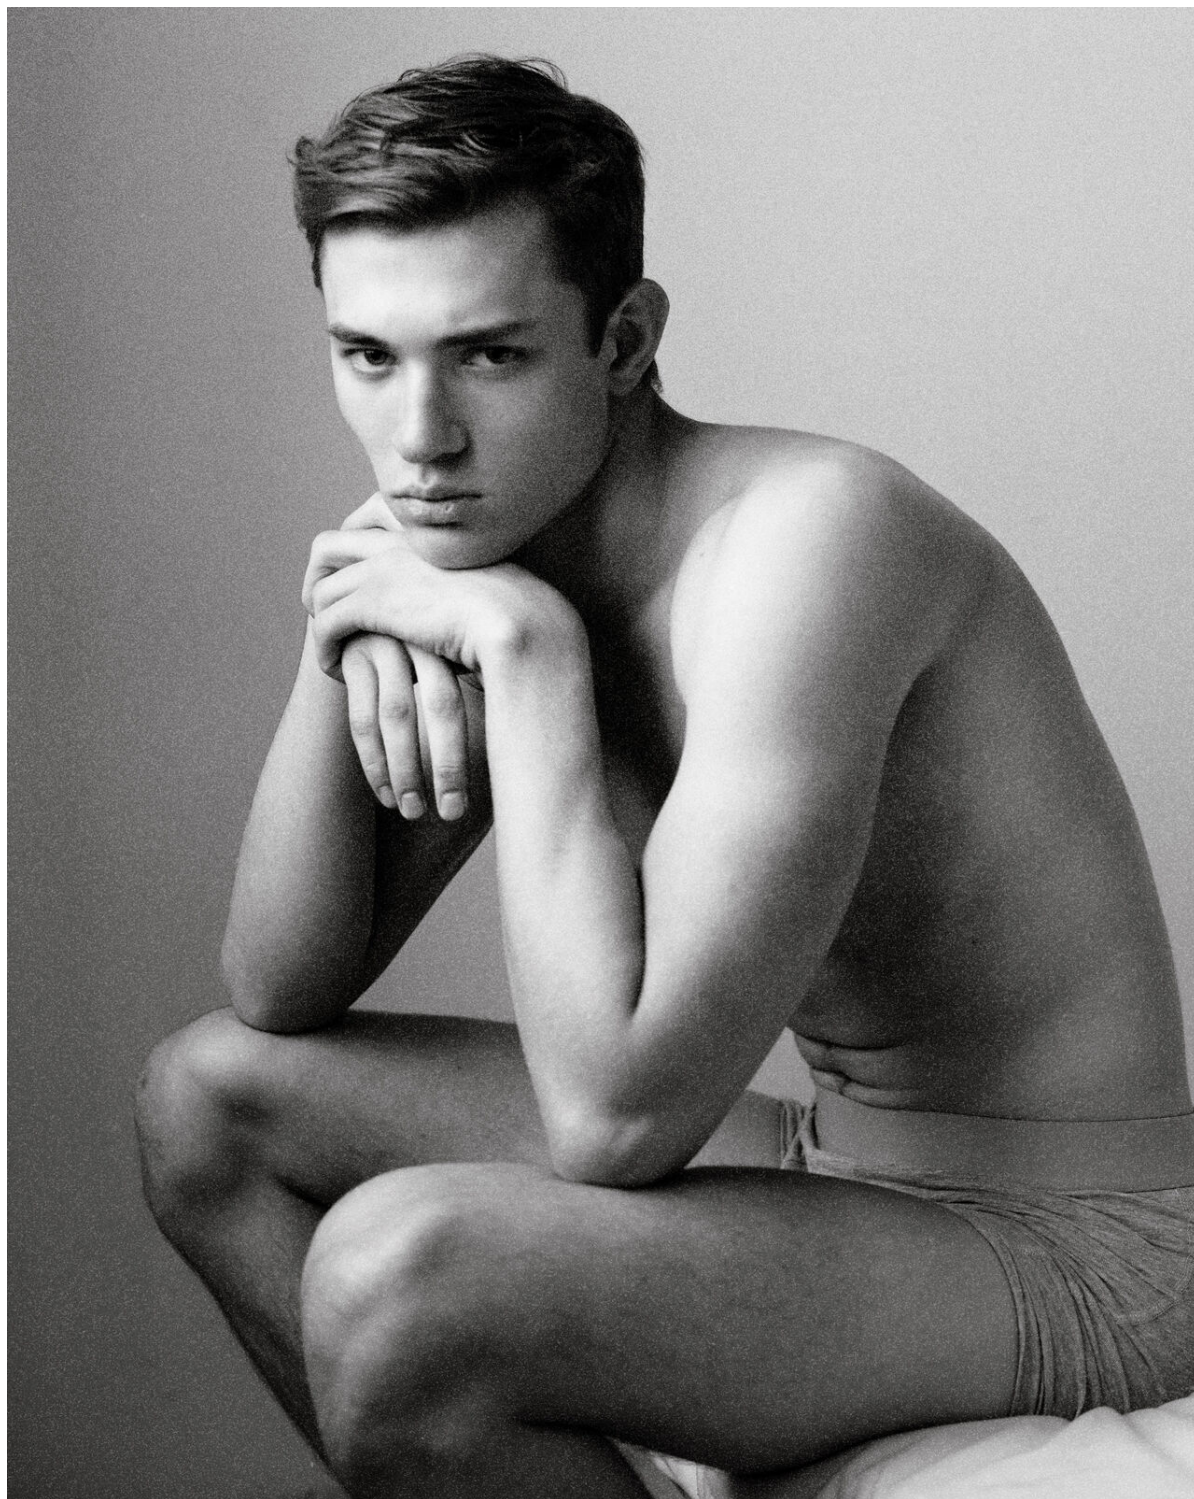

Sergey Romanov

inomgmt.com/profile/sergey-romanov/

HEIGHT 187
6' 1½"

CHEST 98
38½"

WAIST 78
30½"

HIPS 95.5
37½"

SHOES EU
US

HAIR BROWN

INO
MODELS