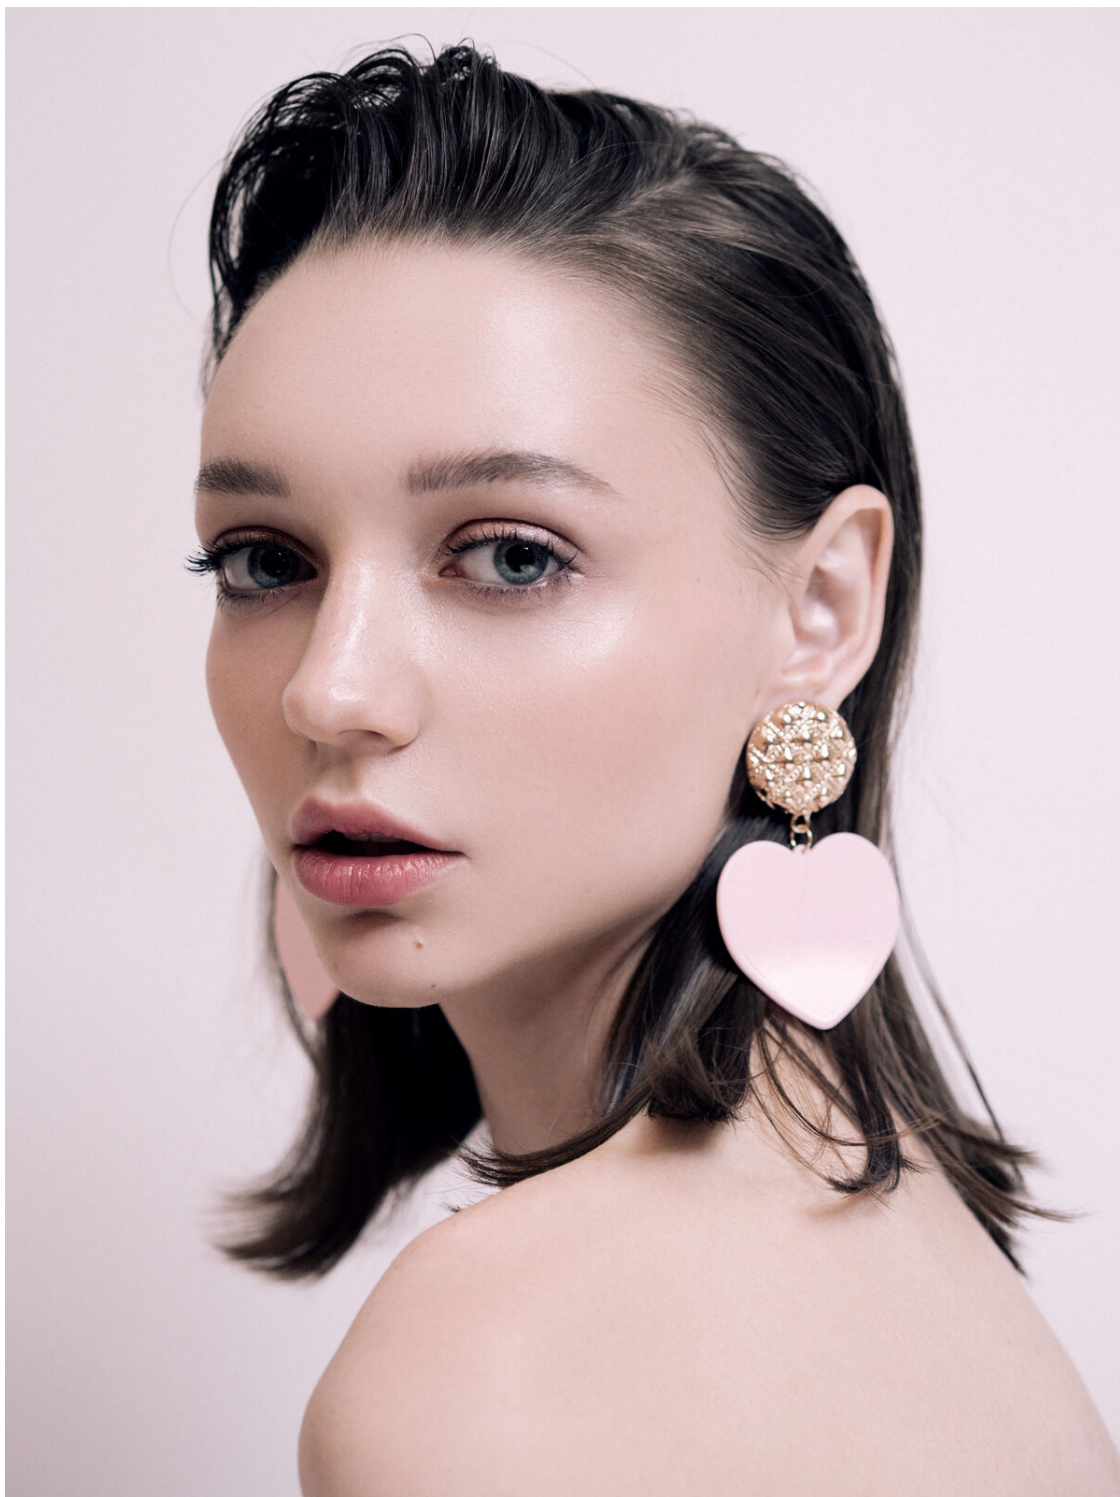

Mia

inomgmt.com/profile/mia/

HEIGHT	173	BUST	80	WAIST	59	HIPS	89	SHOES	EU 39
	5' 8"		31½"		23"		35"		US 8

INO
MODELS