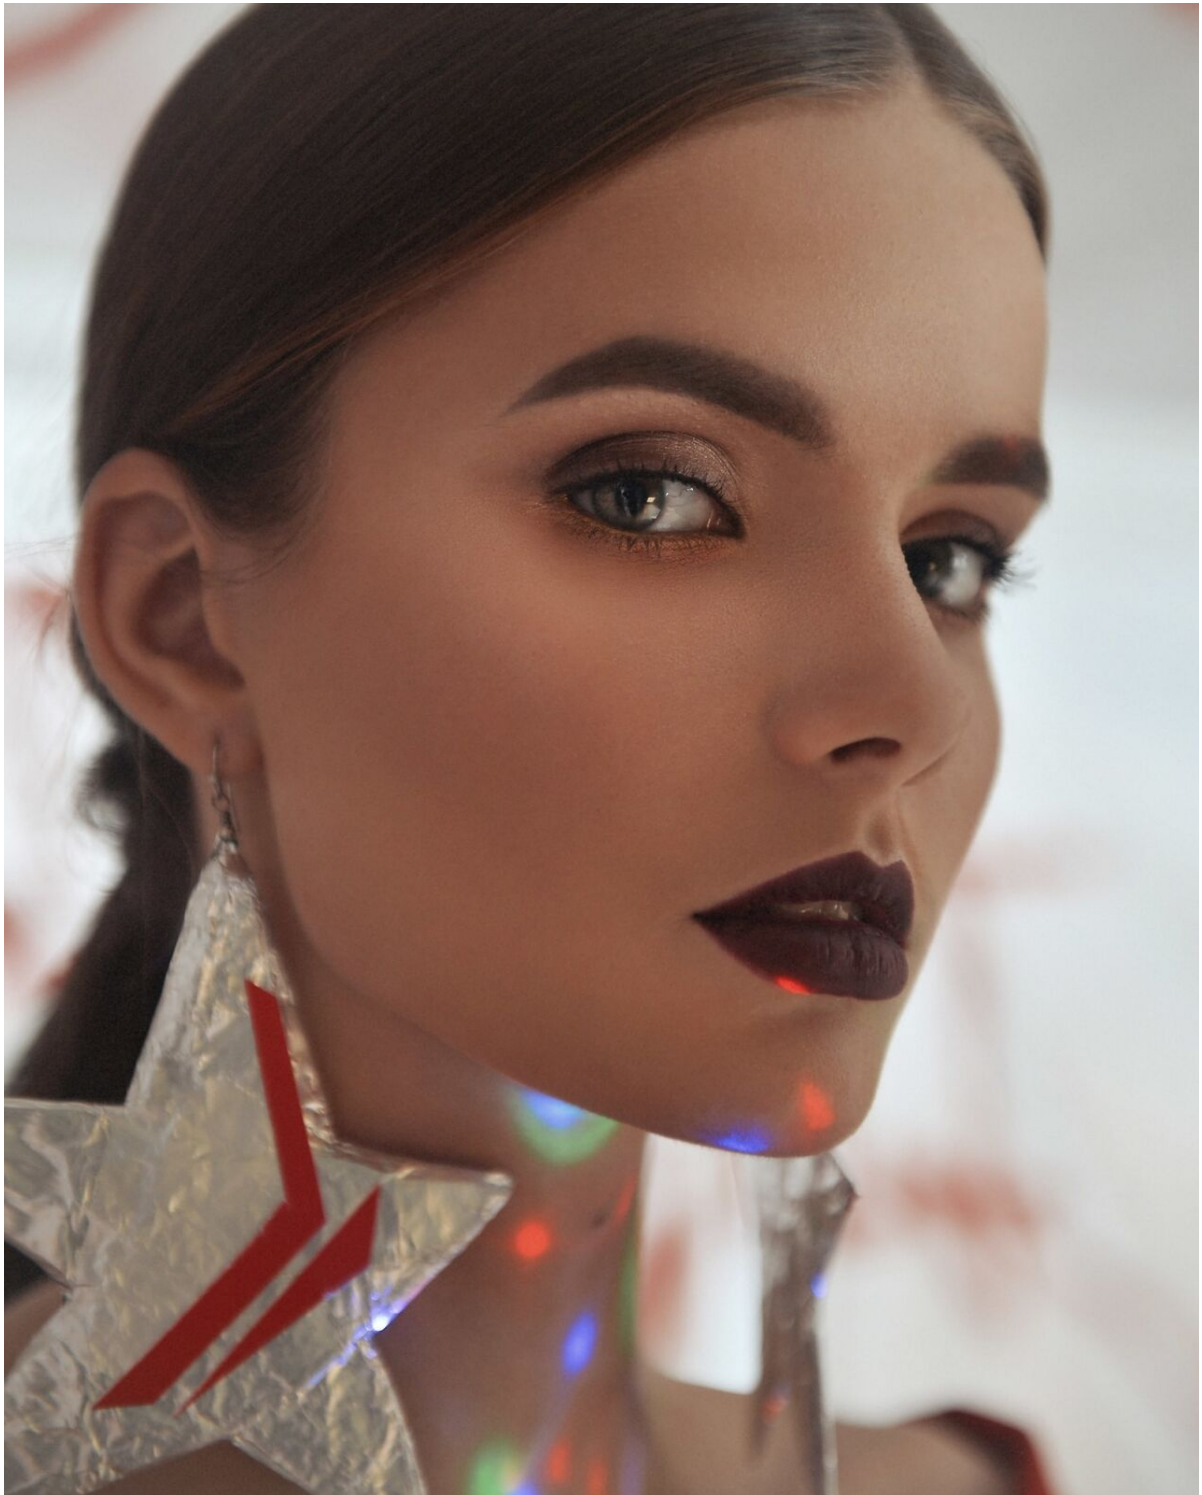

# Liza Tasetzkaya

[inomgmt.com/profile/liza-tasetzkaya/](http://inomgmt.com/profile/liza-tasetzkaya/)

|        |        |      |      |       |     |      |     |       |       |      |             |
|--------|--------|------|------|-------|-----|------|-----|-------|-------|------|-------------|
| HEIGHT | 177    | BUST | 87   | WAIST | 61  | HIPS | 91  | SHOES | EU 39 | HAIR | LIGHT BROWN |
|        | 5' 9½" |      | 34½" |       | 24" |      | 36" |       | US 8  |      |             |